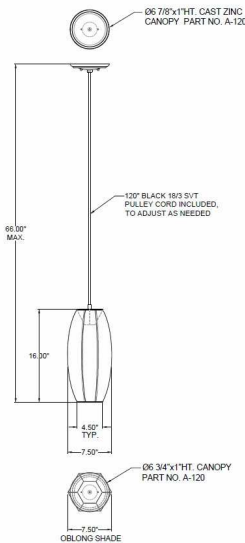

1233 W St. Georges Ave., Linden, NJ 07036 * 908-925-7500* 908-925-9240

SPECIFICATIONS

PD-A120-170-72-182SN	Pendant
Model Number	Type
Oblong	Project
Name	QTY

Describe Special Modifications

Warranty: 1-Year Limited Warranty.
Complete warranty terms located at: www.litetopslampshades.com

CATALOG NUMBER Example: PD-A120-170-72-182SN-LEDMOD2700K-120V						
Hardware Style Code	Fabric/Material/Color Options	Series Code	Finish Options	Lamping	Voltage	Other Size Options
PD-A120	115-01 White Linen 115-05 Off White Linen 115-62 Black Linen 115-73 Gray Butcher Linen 115-96 Red Linen 124-70 Teal Pongee Silk 136-50 Platinum Silkscreen 142-01 Global White 143-26 Geneva Linen Ash 145-01 White Aberdeen 145-09 Cream Aberdeen 174-21 Tan Silk Shantung 174-25 Chocolate Silk Shantung More options at www.litetopslampshades.com	182	APW - Aged Pewter GWH- Gloss White MBK - Matte Black OB- Oil Rubbed Bronze SN - Satin Nickel	E26X1 - 1 Medium Based GU24X1 - 1 GU24 CFL LEDMOD2700K - LED Module, 2700K, 969 LM Per Board LEDMOD3000K - LED Module, 3000K, 1012 LM Per Board LEDMOD3500K - LED Module, 3500K, 1022 LM Per Board LEDMOD4000K - LED Module, 4000K, 1065 LM Per Board (Accepts 1 Board)	120V 120V 277V 277V