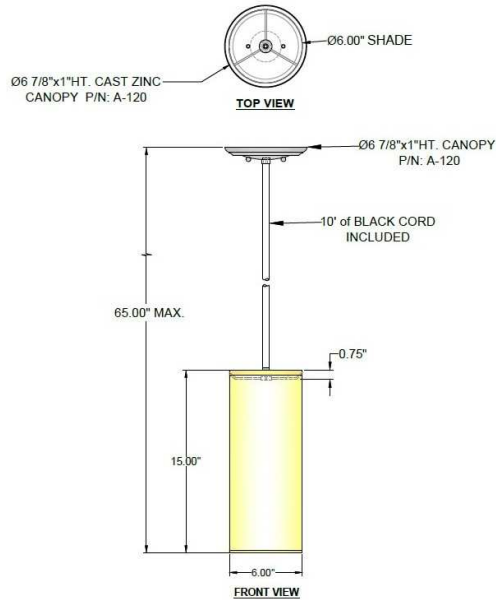

1233 W St. Georges Ave., Linden, NJ 07036 * 908-925-7500* 908-925-9240

SPECIFICATIONS

PD-A120-160-04-192SN	Pendant
Model Number	Type
Cylinder	
Name	Project
	QTY

Describe Special Modifications

Warranty: 1-Year Limited Warranty,
Complete warranty terms located at: www.litetopslampshades.com

CATALOG NUMBER Example:PD-A120-160-04-192SN-LEDMOD2700-120V						
Hardware Style Code	Fabric/Material/Color Options	Series Code	Finish Options	Lamping	Voltage	Other Size Options
PD-A120	115-01 White Linen 115-05 Off White Linen 115-62 Black Linen 115-73 Gray Butcher Linen 115-96 Red Linen 124-70 Teal Pongee Silk 136-50 Platinum Silkscreen 142-01 Global White 143-26 Geneva Linen Ash 145-01 White Aberdeen 145-09 Cream Aberdeen 174-21 Tan Silk Shantung 174-25 Chocolate Silk Shantung More options at www.litetopslampshades.com	192	APW - Aged Pewter GWH- Gloss White MBK - Matte Black OB- Oil Rubbed Bronze SN - Satin Nickel	E26X1 - 1 Medium Based GU24X1 - 1 GU24 CFL LEDMOD2700K - LED Module, 2700K, 969 LM Per Board LEDMOD3000K - LED Module, 3000K, 1012 LM Per Board LEDMOD3500K - LED Module, 3500K, 1022 LM Per Board LEDMOD4000K - LED Module, 4000K, 1065 LM Per Board (Accepts 1 Board)	120V 120V 277V 277V	