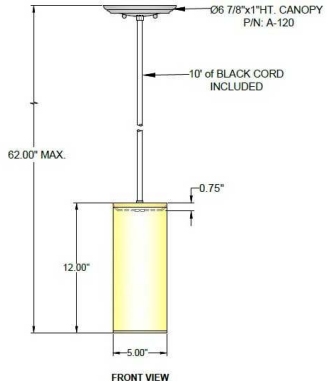

1233 W St. Georges Ave., Linden, NJ 07036 * 908-925-7500* 908-925-9240

SPECIFICATIONS

PD-A120-160-04-190SN	Pendant
Model Number	Type
Cylinder	
Name	Project
	QTY

Describe Special Modifications

Warranty: 1-Year Limited Warranty,
Complete warranty terms located at: www.litetopslampshades.com

CATALOG NUMBER Example:PD-A120-160-04-190SN-LEDMOD2700-120V						
Hardware Style Code	Fabric/Material/Color Options	Series Code	Finish Options	Lamping	Voltage	Other Size Options
PD-A120	115-01 White Linen 115-05 Off White Linen 115-62 Black Linen 115-73 Gray Butcher Linen 115-96 Red Linen 124-70 Teal Pongee Silk 136-50 Platinum Silkscreen 142-01 Global White 143-26 Geneva Linen Ash 145-01 White Aberdeen 145-09 Cream Aberdeen 174-21 Tan Silk Shantung 174-25 Chocolate Silk Shantung More options at www.litetopslampshades.com	190	APW - Aged Pewter GWH - Gloss White MBK - Matte Black OB - Oil Rubbed Bronze SN - Satin Nickel	E26X1 - 1 Medium Based GU24X2 GU24 CFL LEDMOD2700K - LED Module, 2700K, 969 LM Per Board LEDMOD3000K - LED Module, 3000K, 1012 LM Per Board LEDMOD3500K - LED Module, 3500K, 1022 LM Per Board LEDMOD4000K - LED Module, 4000K, 1065 LM Per Board (Accepts 1 Board)	120V 120V 277V 277V	