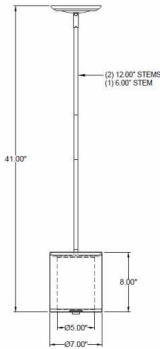

1233 W St. Georges Ave., Linden, NJ 07036 * 908-925-7500* 908-925-9240

SPECIFICATIONS

PD-A120-151-56-140OB	Pendant
Model Number	Type
Silhouettes	
Name	Project
	QTY

Describe Special Modifications

Warranty: 1-Year Limited Warranty,
Complete warranty terms located at: www.litetopslampshades.com

CATALOG NUMBER Example: PD-A120-151-56-140OB-LEDMOD2700K-120V						
Hardware Style Code	Fabric/Material/Color Options	Series Code	Finish Options	Lamping	Voltage	Other Size Options
PD-A120	Outer Shade 151-69 Cocoa Organza 151-62 Black Organza 151-56 Gold Organza 151-97 Silver Organza Inner Shade 115-01 White Linen	140	APW - Aged Pewter GWH - Gloss White MBK - Matte Black OB - Oil Rubbed Bronze SN - Satin Nickel	E26X1 - 1 Medium Based GU24X1 - 1 GU24 CFL LEDMOD2700K - LED Module, 2700K, 969 LM Per Board LEDMOD3000K - LED Module, 3000K, 1012 LM Per Board LEDMOD3500K - LED Module, 3500K, 1065 LM Per Board LEDMOD4000K - LED Module, 4000K, 1086 LM Per Board (Accepts 1 Board)	120V 120V 277V 277V	