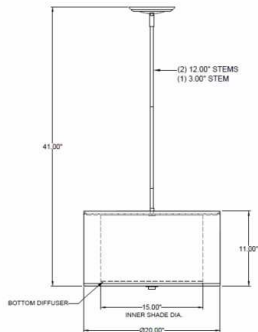

SPECIFICATIONS