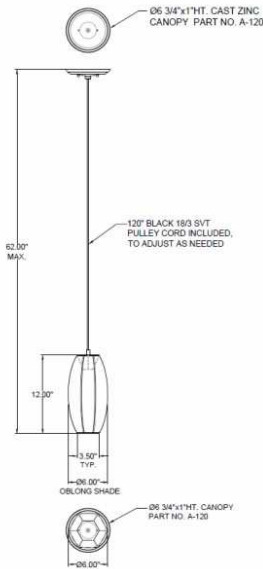

1233 W St. Georges Ave., Linden, NJ 07036 * 908-925-7500* 908-925-9240

SPECIFICATIONS

PD-A120-136-47-180SN	Pendant
Model Number	Type
Oblong	Project
Name	QTY

Describe Special Modifications

Warranty: 1-Year Limited Warranty.
Complete warranty terms located at: www.litotopslampshades.com

CATALOG NUMBER
Example: PD-A120-136-47-180SN-LEDMOD2700K-120V

Hardware Style Code	Fabric/Material/Color Options	Series Code	Finish Options	Lamping	Voltage	Other Size Options
PD-A120	115-01 White Linen 115-05 Off White Linen 115-62 Black Linen 115-73 Gray Butcher Linen 115-96 Red Linen 124-70 Teal Pongee Silk 136-50 Platinum Silkscreen 142-01 Global White 143-26 Geneva Linen Ash 145-01 White Aberdeen 145-09 Cream Aberdeen 174-21 Tan Silk Shantung 174-25 Chocolate Silk Shantung More options at www.litotopslampshades.com	180	APW - Aged Pewter GWH - Gloss White MBK - Matte Black OB - Oil Rubbed Bronze SN - Satin Nickel	E26X1 - 1 Medium Based GU24X1 - 1 GU24 CFL LEDMOD2700K - LED Module, 2700K, 969 LM Per Board LEDMOD3000K - LED Module, 3000K, 1012 LM Per Board LEDMOD3500K - LED Module, 3500K, 1022 LM Per Board LEDMOD4000K - LED Module, 4000K, 1065 LM Per Board (Accepts 1 Board)	120V 120V 277V 277V	