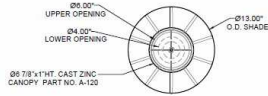

1233 W St. Georges Ave., Linden, NJ 07036 * 908-925-7500* 908-925-9240

SPECIFICATIONS

PD-A120-136-47-172SN	Pendant
Model Number	Type
Spheres	Project
Name	QTY

Describe Special Modifications

Warranty: 1-Year Limited Warranty.
Complete warranty terms located at: www.litetopslampshades.com

CATALOG NUMBER Example: PD-A120-136-47-172SN-LEDMOD2700K-120V						
Hardware Style Code	Fabric/Material/Color Options	Series Code	Finish Options	Lamping	Voltage	Other Size Options
PD-A120	115-01 White Linen 115-05 Off White Linen 115-62 Black Linen 115-73 Gray Butcher Linen 115-96 Red Linen 124-70 Teal Pongee Silk 136-50 Platinum Silkscreen 142-01 Global White 143-26 Geneva Linen Ash 145-01 White Aberdeen 145-09 Cream Aberdeen 174-21 Tan Silk Shantung 174-25 Chocolate Silk Shantung More options at www.litetopslampshades.com	172	APW - Aged Pewter GWH - Gloss White MBK - Matte Black OB - Oil Rubbed Bronze SN - Satin Nickel	E26X2 - 2 Medium Based GU24X2 - 2 GU24 CFL LEDMOD2700K - LED Module, 2700K, 2600 LM Per Board LEDMOD3000K - LED Module, 3000K, 2680 LM Per Board LEDMOD3500K - LED Module, 3500K, 2720 LM Per Board LEDMOD4000K - LED Module, 4000K, 2820 LM Per Board (Accepts 1 Board)	120V 120V 277V 277V	