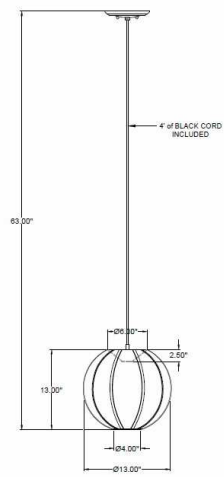

1233 W St. Georges Ave., Linden, NJ 07036 * 908-925-7500* 908-925-9240

SPECIFICATIONS

PD-A120-136-47-172SN	Pendant
Model Number	Type
Spheres	Project
Name	QTY

Describe Special Modifications

Warranty: 1-Year Limited Warranty.
Complete warranty terms located at: www.litetopslampshades.com

CATALOG NUMBER Example: PD-A120-136-47-172SN-LEDMOD2700K-120V						
Hardware Style Code	Fabric/Material/Color Options	Series Code	Finish Options	Lamping	Voltage	Other Size Options
PD-A120	115-01 White Linen 115-05 Off White Linen 115-62 Black Linen 115-73 Gray Butcher Linen 115-96 Red Linen 124-70 Teal Pongee Silk 136-50 Platinum Silkscreen 142-01 Global White 143-26 Geneva Linen Ash 145-01 White Aberdeen 145-09 Cream Aberdeen 174-21 Tan Silk Shantung 174-25 Chocolate Silk Shantung More options at www.litetopslampshades.com	172	APW - Aged Pewter GWH - Gloss White MBK - Matte Black OB - Oil Rubbed Bronze SN - Satin Nickel	E26X2 - 2 Medium Based GU24X2 - 2 GU24 CFL LEDMOD2700K - LED Module, 2700K, 2600 LM Per Board LEDMOD3000K - LED Module, 3000K, 2680 LM Per Board LEDMOD3500K - LED Module, 3500K, 2720 LM Per Board LEDMOD4000K - LED Module, 4000K, 2820 LM Per Board (Accepts 1 Board)	120V 120V 277V 277V	