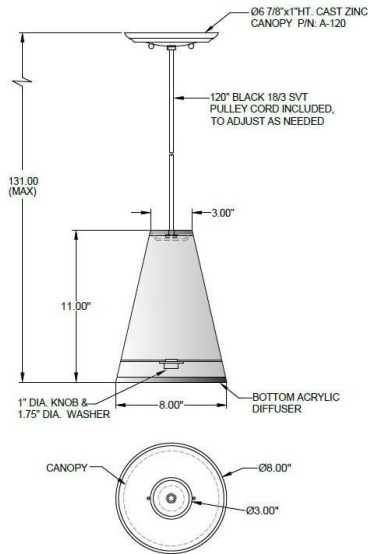

1233 W St. Georges Ave., Linden, NJ 07036 * 908-925-7500* 908-925-9240

SPECIFICATIONS

PD-A120-126-15-200SN	Pendant
Model Number	Type
Cone	
Name	Project
	QTY

Describe Special Modifications

Warranty: 1-Year Limited Warranty.
 Complete warranty terms located at: www.litetopslampshades.com

CATALOG NUMBER Example: PD-A120-126-15-200SN-GU24X1-120V						
Hardware Style Code	Fabric/Material/Color Options	Series Code	Finish Options	Lamping	Voltage	Other Size Options
PD-6790	115-01 White Linen 115-05 Off White Linen 115-62 Black Linen 115-73 Gray Butcher Linen 115-96 Red Linen 124-70 Teal Pongee Silk 136-50 Platinum Silkscreen 142-01 Global White 143-26 Geneva Linen Ash 145-01 White Aberdeen 145-09 Cream Aberdeen 174-21 Tan Silk Shantung 174-25 Chocolate Silk Shantung More options at www.litetopslampshades.com	200	APW - Aged Pewter GWH- Gloss White MBK - Matte Black OB- Oil Rubbed Bronze SN - Satin Nickel	E26X1 - 1 Medium Based GU24X1 - 1 GU24 CFL LEDMOD2700K - LED Module, 2700K, 969 LM Per Board LEDMOD3000K - LED Module, 3000K, 1012 LM Per Board LEDMOD3500K - LED Module, 3500K, 1022 LM Per Board LEDMOD4000K - LED Module, 4000K, 1065 LM Per Board (Accepts 1 Board)	120 120V 277 277V	