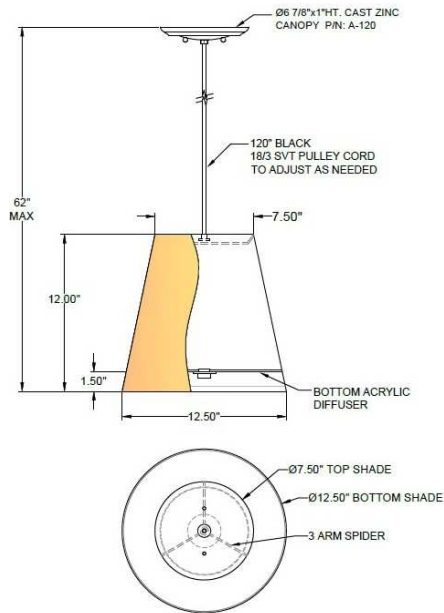

1233 W St. Georges Ave., Linden, NJ 07036 * 908-925-7500* 908-925-9240

SPECIFICATIONS

PD-A120-117-02-212SN	Pendant
Model Number	Type
Empire	
Name	Project
	QTY

Describe Special Modifications

Warranty: 1-Year Limited Warranty.
Complete warranty terms located at: www.litetopslampshades.com

CATALOG NUMBER Example: PD-A120-117-02-212SN-LEDMOD2700K-120V						
Hardware Style Code	Fabric/Material/Color Options	Series Code	Finish Options	Lamping	Voltage	Other Size Options
PD-A120	115-01 White Linen 115-05 Off White Linen 115-62 Black Linen 115-73 Gray Butcher Linen 115-96 Red Linen 124-70 Teal Pongee Silk 136-50 Platinum Silkscreen 142-01 Global White 143-26 Geneva Linen Ash 145-01 White Aberdeen 145-09 Cream Aberdeen 174-21 Tan Silk Shantung 174-25 Chocolate Silk Shantung More options at www.litetopslampshades.com	212	APW - Aged Pewter GWH - Gloss White MBK - Matte Black OB - Oil Rubbed Bronze SN - Satin Nickel	E26X1 - 1 Medium Based GU24X1 - 1 GU24 CFL LEDMOD2700K - LED Module, 2700K, 2600 LM Per Board LEDMOD3000K - LED Module, 3000K, 2680 LM Per Board LEDMOD3500K - LED Module, 3500K, 2720 LM Per Board LEDMOD4000K - LED Module, 4000K, 2820 LM Per Board (Accepts 1 Board)	120V 120V 277V 277V	