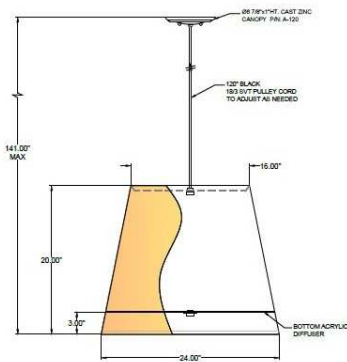

1233 W St. Georges Ave., Linden, NJ 07036 * 908-925-7500* 908-925-9240

SPECIFICATIONS

PD-A120-10B-85-214SN	Pendant
Model Number	Type
Empire	
Name	Project
	QTY

Describe Special Modifications

Warranty: 1-Year Limited Warranty.
Complete warranty terms located at: www.litetopslampshades.com

CATALOG NUMBER Example: PD-A120-10B-85-214SN-LEDMOD2700K-120V						
Hardware Style Code	Fabric/Material/Color Options	Series Code	Finish Options	Lamping	Voltage	Other Size Options
PD-A120	115-01 White Linen 115-05 Off White Linen 115-62 Black Linen 115-73 Gray Butcher Linen 115-96 Red Linen 124-70 Teal Pongee Silk 136-50 Platinum Silkscreen 142-01 Global White 143-26 Geneva Linen Ash 145-01 White Aberdeen 145-09 Cream Aberdeen 174-21 Tan Silk Shantung 174-25 Chocolate Silk Shantung More options at www.litetopslampshades.com	214	APW - Aged Pewter GWH- Gloss White MBK - Matte Black OB- Oil Rubbed Bronze SN - Satin Nickel	E26X3 - 3 Medium Based GU24X3 - 3 GU24 CFL LEDMOD2700K - LED Module, 2700K, 2600 LM Per Board LEDMOD3000K - LED Module, 3000K, 2680 LM Per Board LEDMOD3500K - LED Module, 3500K, 2720 LM Per Board LEDMOD4000K - LED Module, 4000K, 2820 LM Per Board	120V 120V 277V 277V