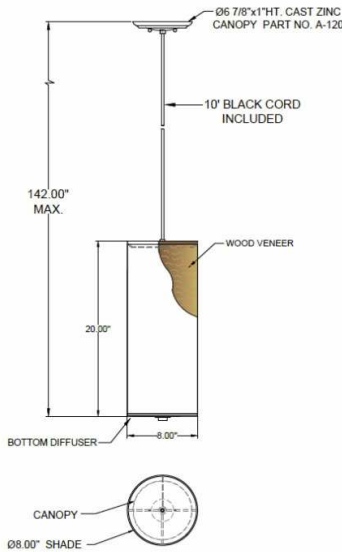

1233 W St. Georges Ave., Linden, NJ 07036 * 908-925-7500* 908-925-9240

SPECIFICATIONS

PD-A120-107-44-361OB	Pendant
Model Number	Type
Wood Veneers	
Name	Project
	QTY

Describe Special Modifications

Warranty: 1-Year Limited Warranty.
Complete warranty terms located at: www.litetopslampshades.com

CATALOG NUMBER Example: PD-A120-107-44-361OB -LEDMOD2700K-120V						
Hardware Style Code	Fabric/Material/Color Options	Series Code	Finish Options	Lamping	Voltage	Other Size Options
PD-A120	107-03 Rosewood 107-44 Oakwood 107-42 Maple 107-41 Zebra wood	361	APW - Aged Pewter GWH- Gloss White MBK - Matte Black OB- Oil Rubbed Bronze SN - Satin Nickel	E26X1- 1 Medium Based GU24X1 - 1 GU24 CFL LEDMOD2700K - LED Module, 2700K, 969 LM Per Board LEDMOD3000K - LED Module, 3000K, 1012 LM Per Board LEDMOD3500K - LED Module, 3500K, 1022 LM Per Board LEDMOD4000K - LED Module, 4000K, 1065 LM Per Board (Accepts 1 Board)	120V 120V 277V 277V	