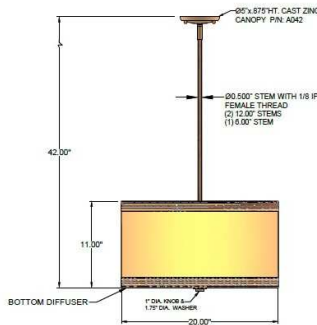

1233 W St. Georges Ave., Linden, NJ 07036 * 908-925-7500* 908-925-9240

SPECIFICATIONS

PD-A042-168-04-272OB	Pendant
Model Number	Type
Banded	
Name	Project
	QTY

Describe Special Modifications

Warranty: 1-Year Limited Warranty,
Complete warranty terms located at: www.litetopslampshades.com

CATALOG NUMBER Example:PD-A042-168-04-272OB-LEDMOD2700K-120V						
Hardware Style Code	Fabric/Material/Color Options	Series Code	Finish Options	Lamping	Voltage	Other Size Options
PD-A042	115-01 White Linen 115-05 Off White Linen 115-62 Black Linen 115-73 Gray Butcher Linen 115-96 Red Linen 124-70 Teal Pongee Silk 136-50 Platinum Silkscreen 142-01 Global White 143-26 Geneva Linen Ash 145-01 White Aberdeen 145-09 Cream Aberdeen 174-21 Tan Silk Shantung 174-25 Chocolate Silk Shantung More options at www.litetopslampshades.com	272	APW - Aged Pewter GWH- Gloss White MBK - Matte Black OB- Oil Rubbed Bronze SN - Satin Nickel	E26X1 - 1 Medium Based GU24X1 - 1 GU24 CFL LEDMOD2700K - LED Module, 2700K, 2600 LM Per Board LEDMOD3000K - LED Module, 3000K, 2680 LM Per Board LEDMOD3500K - LED Module, 3500K, 2720 LM Per Board LEDMOD4000K - LED Module, 4000K, 2820 LM Per Board	120V 120V 277V 277V	