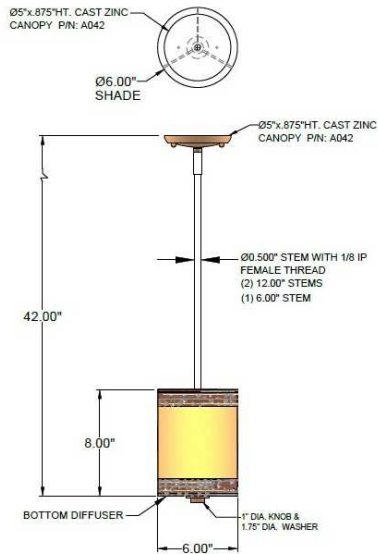

1233 W St. Georges Ave., Linden, NJ 07036 * 908-925-7500* 908-925-9240

SPECIFICATIONS

PD-A042-168-04-271OB	Pendant
Model Number	Type
Banded	
Name	Project
	QTY

Describe Special Modifications

Warranty: 1-Year Limited Warranty,
 Complete warranty terms located at: www.litetopslampshades.com

CATALOG NUMBER Example: PD-A042-168-04-271OB-LEDMOD2700K-120V						
Hardware Style Code	Fabric/Material/Color Options	Series Code	Finish Options	Lamping	Voltage	Other Size Options
PD-A042	115-01 White Linen 115-05 Off White Linen 115-62 Black Linen 115-73 Gray Butcher Linen 115-96 Red Linen 124-70 Teal Pongee Silk 136-50 Platinum Silkscreen 142-01 Global White 143-26 Geneva Linen Ash 145-01 White Aberdeen 145-09 Cream Aberdeen 174-21 Tan Silk Shantung 174-25 Chocolate Silk Shantung More options at www.litetopslampshades.com	271	APW - Aged Pewter GWH- Gloss White MBK - Matte Black OB- Oil Rubbed Bronze SN - Satin Nickel	E26X1 - 1 Medium Based GU24X1 - 1 GU24 CFL LEDMOD2700K - LED Module, 2700K, 969 LM Per Board LEDMOD3000K - LED Module, 3000K, 1012 LM Per Board LEDMOD3500K - LED Module, 3500K, 1022 LM Per Board LEDMOD4000K - LED Module, 4000K, 1065 LM Per Board (Accepts 1 Board)	120V 120V 277V 277V	