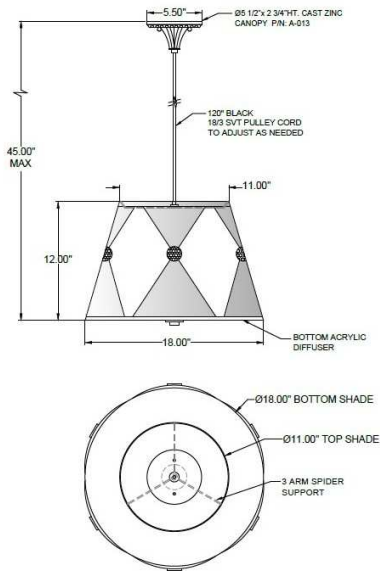

1233 W St. Georges Ave., Linden, NJ 07036 \* 908-925-7500\* 908-925-9240

**SPECIFICATIONS**

<b>PD-A013-189-18-562OB</b>	<b>Pendant</b>
Model Number	Type
<b>Draped</b>	
Name	Project
	QTY

**Describe Special Modifications**

**Warranty:** 1-Year Limited Warranty,  
 Complete warranty terms located at: [www.litetopslampshades.com](http://www.litetopslampshades.com)

CATALOG NUMBER Example: PD-A013-189-18-562OB-LEDMOD3000K-120V						
Hardware Style Code	Fabric/Material/Color Options	Series Code	Finish Options	Lamping	Voltage	Other Size Options
<b>PD-A013</b>	115-01 White Linen 115-05 Off White Linen 115-62 Black Linen 115-73 Gray Butcher Linen 115-96 Red Linen 124-70 Teal Pongee Silk 136-50 Platinum Silkscreen 142-01 Global White 143-26 Geneva Linen Ash 145-01 White Aberdeen 145-09 Cream Aberdeen 174-21 Tan Silk Shantung 174-25 Chocolate Silk Shantung More options at <a href="http://www.litetopslampshades.com">www.litetopslampshades.com</a>	<b>562</b>	APW - Aged Pewter GWH- Gloss White MBK - Matte Black OB- Oil Rubbed Bronze SN - Satin Nickel	E26X3 - 3 Medium Based GU24X3 3 GU24 CFL LEDMOD2700K - LED Module, 2700K, 2600 LM Per Board LEDMOD3000K - LED Module, 3000K, 2680 LM Per Board LEDMOD3500K - LED Module, 3500K, 2720 LM Per Board LEDMOD4000K - LED Module, 4000K, 2820 LM Per Board	120V 120V 277V 277V	