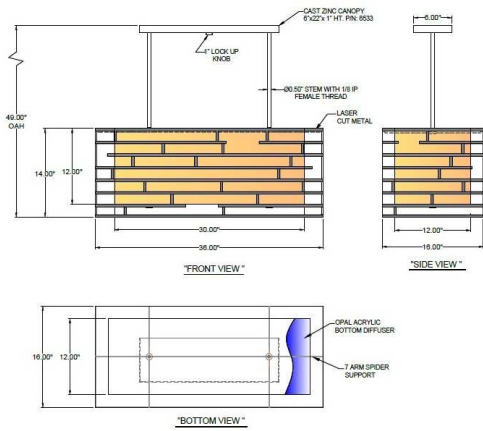

1233 W St. Georges Ave., Linden, NJ 07036 * 908-925-7500* 908-925-9240

SPECIFICATIONS

PD-6533X-115-01-880-SVPC	Pendant
Model Number	Type
Maze Laser Cut Drum	Project
Name	QTY

Describe Special Modifications

Warranty: 1-Year Limited Warranty.
Complete warranty terms located at: www.litetopslampshades.com

CATALOG NUMBER Example: PD-6533X-115-01-880-SVPC -LEDMOD2700K-120V						
Hardware Style Code	Fabric/Material/Color Options	Series Code	Finish Options	Lamping	Voltage	Other Size Options
PD-6533X	Outer LCM - Laser Cut Metal Inner 115-01 White Linen 115-05 Off White Linen 115-62 Black Linen 115-96 Red Linen 124-70 Teal Pongee Silk 136-50 Platinum Silkscreen 143-26 Geneva Linen Ash More options at www.litetopslampshades.com	880	APW - Aged Pewter GLWH- Gloss White MBK - Matte Black OB- Oil Rubbed Bronze SN - Satin Nickel SVPC - Silver Powder Coat OCB - Oculux Bronze	E26X4 - 4 Medium Based GU24X4 - 4 GU24 CFL LEDMOD2700K - LED Module, 2700K, 2600 LM Per Board LEDMOD3000K - LED Module, 3000K, 2680 LM Per Board LEDMOD3500K - LED Module, 3500K, 2720 LM Per Board LEDMOD4000K - LED Module, 4000K, 2820 LM Per Board (Accepts One Board)	120V 120V 277V 277V	