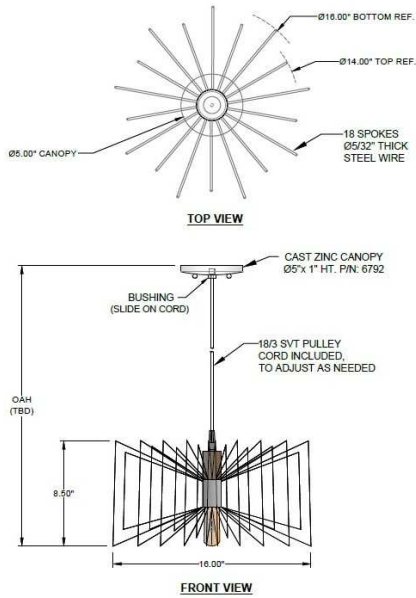

1233 W St. Georges Ave., Linden, NJ 07036 * 908-925-7500* 908-925-9240

SPECIFICATIONS

PD-6792-WIR-406MBK	Pendant
Model Number	Type
Wire Frames	
Name	Project
	QTY

Describe Special Modifications

Warranty: 1-Year Limited Warranty.
Complete warranty terms located at: www.litetopslampshades.com

CATALOG NUMBER						
Example: PD-6792-WIR-406MBK-GU24X1-120V						
Hardware Style Code	Fabric/Material/Color Options	Series Code	Finish Options	Lamping	Voltage	Other Size Options
PD-6792	WIR- Wire	406	APW - Aged Pewter GWH - Gloss White MBK - Matte Black OB - Oil Rubbed Bronze SN - Satin Nickel	E26X1 - 1 Medium Based GU24X1 - 1 GU24 CFL	120V 120V 277V 277V	