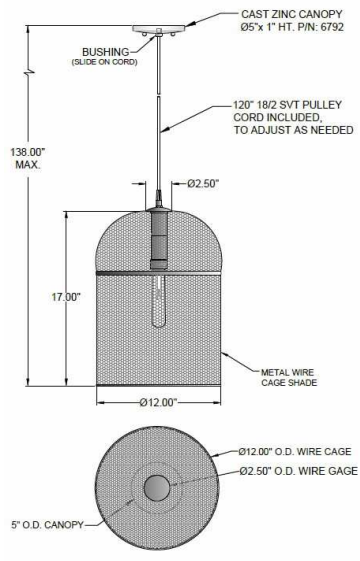

1233 W St. Georges Ave., Linden, NJ 07036 * 908-925-7500* 908-925-9240

SPECIFICATIONS

PD-6792-MMSH-840-APW	Pendant
Model Number	Type
Metal Mesh	
Name	Project
	QTY

Describe Special Modifications

Warranty: 1-Year Limited Warranty,
Complete warranty terms located at: www.litetopslampshades.com

CATALOG NUMBER Example: PD-6792-MMSH-840-APW-LEDMOD2700K-120V						
Hardware Style Code	Fabric/Material/Color Options	Series Code	Finish Options	Lamping	Voltage	Other Size Options
PD-6792	MMSH - Metal Mesh	840	APW - Aged Pewter GWH- Gloss White MBK - Matte Black OB- Oil Rubbed Bronze SN - Satin Nickel	E26X1 - 1 Medium Based GU24X1 - 1 GU24 CFL	120V 120V 277V 277V	