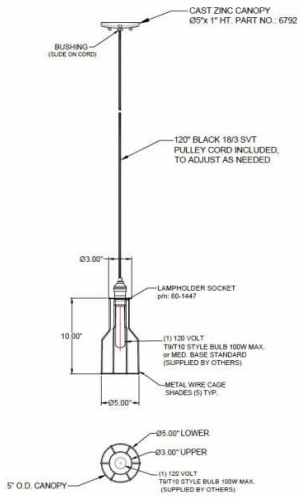

1233 W St. Georges Ave., Linden, NJ 07036 * 908-925-7500* 908-925-9240

SPECIFICATIONS

PD-6792-WIR-404APW	Pendant
Model Number	Type
Wire Frame	
Name	Project
	QTY

Describe Special Modifications

Warranty: 1-Year Limited Warranty.
Complete warranty terms located at: www.litetopslampshades.com

CATALOG NUMBER
Example: PD-6792-WIR-404APW -GU24X1-120V

Hardware Style Code	Fabric/Material/Color Options	Series Code	Finish Options	Lamping	Voltage	Other Size Options
PD-6792	WIR - Wire	404	APW - Aged Pewter GWH - Gloss White MBK - Matte Black OB - Oil Rubbed Bronze SN - Satin Nickel	E26X1 - 1 Medium Based GU24X1 - 1 GU24 CFL	120V 120V 277V 277V	