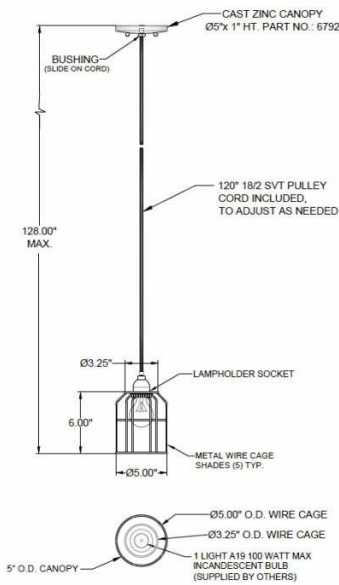

1233 W St. Georges Ave., Linden, NJ 07036 * 908-925-7500* 908-925-9240

SPECIFICATIONS

PD-6792-WIR-403BK	Pendant
Model Number	Type
Wire Frame	
Name	Project
	QTY

Describe Special Modifications

Warranty: 1-Year Limited Warranty.
Complete warranty terms located at: www.litetopslampshades.com

CATALOG NUMBER

Example: PD-6792-WIR-403BK -GU24X1-120V

Hardware Style Code	Fabric/Material/Color Options	Series Code	Finish Options	Lamping	Voltage	Other Size Options
PD-6792	WIR- Wire	403	APW - Aged Pewter GWH- Gloss White MBK - Matte Black OB- Oil Rubbed Bronze SN - Satin Nickel	E26X1 - 1 Medium Based GU24X1 - 1 GU24 CFL	120V 120V 277V 277V	