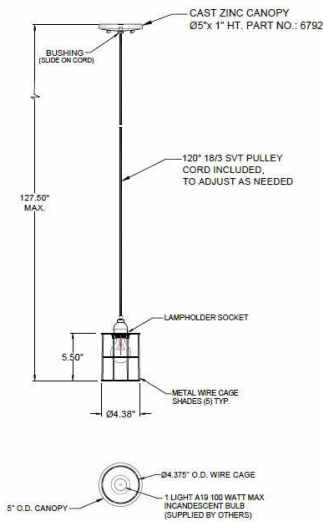

1233 W St. Georges Ave., Linden, NJ 07036 \* 908-925-7500\* 908-925-9240

**SPECIFICATIONS**

<b>PD-6792-WIR-402BK</b>	<b>Pendant</b>
Model Number	Type
<b>Wire Frame</b>	
Name	Project
	QTY

**Describe Special Modifications**

**Warranty:** 1-Year Limited Warranty.  
 Complete warranty terms located at: [www.litetopslampshades.com](http://www.litetopslampshades.com)

CATALOG NUMBER Example: PD-6792-WIR-402BK -GU24X1-120V						
Hardware Style Code	Fabric/Material/Color Options	Series Code	Finish Options	Lamping	Voltage	Other Size Options
PD-6792	WIR - Wire	402	<b>APW</b> - Aged Pewter <b>GWH</b> - Gloss White <b>MBK</b> - Matte Black <b>OB</b> - Oil Rubbed Bronze <b>SN</b> - Satin Nickel	<b>E26X1</b> - 1 Medium Based <b>GU24X1</b> - 1 GU24 CFL	<b>120V</b> 120V <b>277V</b> 277V	