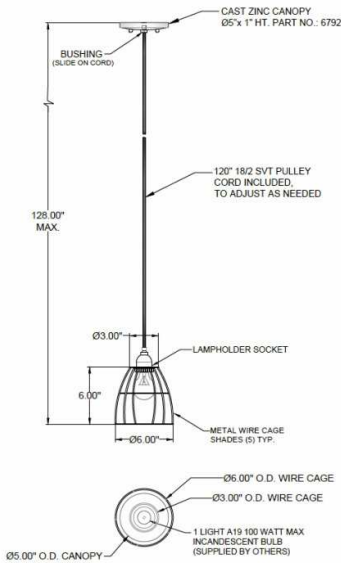

1233 W St. Georges Ave., Linden, NJ 07036 * 908-925-7500* 908-925-9240

SPECIFICATIONS

PD-6792-WIR-401BK	Pendant
Model Number	Type
Wire Frame	
Name	Project
	QTY

Describe Special Modifications

Warranty: 1-Year Limited Warranty.
Complete warranty terms located at: www.litetopslampshades.com

CATALOG NUMBER Example: PD-6792-WIR-401BK -GU24X1-120V						
Hardware Style Code	Fabric/Material/Color Options	Series Code	Finish Options	Lamping	Voltage	Other Size Options
PD-6792	WIR - Wire	401	APW - Aged Pewter GWH - Gloss White MBK - Matte Black OB - Oil Rubbed Bronze SN - Satin Nickel	E26X1 - 1 Medium Based GU24X1 - 1 GU24 CFL	120V 120V 277V 277V	