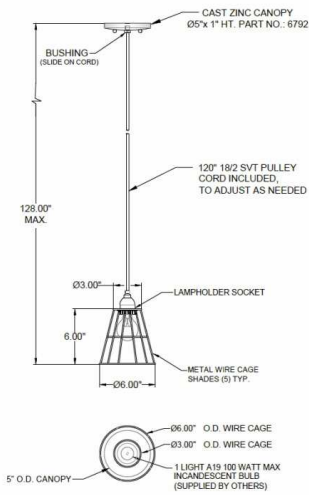

1233 W St. Georges Ave., Linden, NJ 07036 * 908-925-7500* 908-925-9240

SPECIFICATIONS

PD-6792-WIR-400BK	Pendant
Model Number	Type
Wire Frame	
Name	Project
	QTY

Describe Special Modifications

Warranty: 1-Year Limited Warranty.
Complete warranty terms located at: www.litetopslampshades.com

CATALOG NUMBER
Example: PD-6792-WIR-400BK -GU24x1-120V

Hardware Style Code	Fabric/Material/Color Options	Series Code	Finish Options	Lamping	Voltage	Other Size Options
PD-6792	WIR-Wire	400	APW - Aged Pewter GWH- Gloss White MBK - Matte Black OB- Oil Rubbed Bronze SN - Satin Nickel	E26X1 - 1 Medium Based GU24X1 - 1 GU24 CFL	120V 120V 277V 277V	