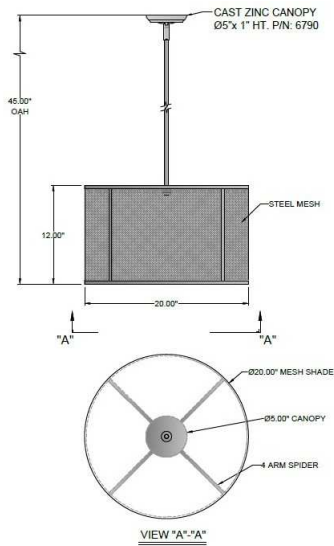

1233 W St. Georges Ave., Linden, NJ 07036 * 908-925-7500* 908-925-9240

SPECIFICATIONS

PD-6792-MMSH-842OB	Pendant
Model Number	Type
Metal Mesh	
Name	Project
	QTY

Describe Special Modifications

Warranty: 1-Year Limited Warranty,
Complete warranty terms located at: www.litetopslampshades.com

CATALOG NUMBER Example: PD-6792-MMSH-842OB-LEDMOD2700K-120V						
Hardware Style Code	Fabric/Material/Color Options	Series Code	Finish Options	Lamping	Voltage	Other Size Options
PD-6792	MMSH - Metal Mesh	842	APW - Aged Pewter GWH - Gloss White MBK - Matte Black OB - Oil Rubbed Bronze SN - Satin Nickel OCBZ - Oculux Bronze	E26X3 - 3 Medium Based GU24X3 - 3 GU24 CFL	120V 120V 277V 277V	