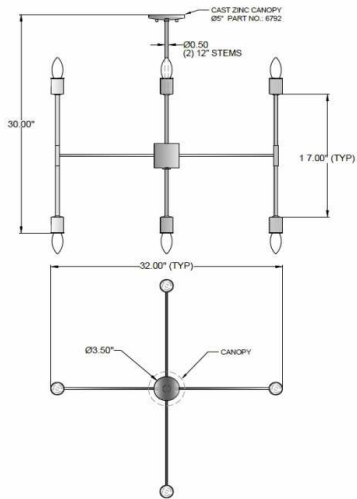

1233 W St. Georges Ave., Linden, NJ 07036 * 908-925-7500* 908-925-9240

SPECIFICATIONS

PD-6792-8LT-750MBK Model Number	Pendant Type
Traverse Name	Project QTY

Describe Special Modifications

Warranty: 1-Year Limited Warranty.
Complete warranty terms located at: www.litetopslampshades.com

CATALOG NUMBER Example: PD-6792-8LT-750MBK-E12X8-120V						
Hardware Style Code	Fabric/Material/Color Options	Series Code	Finish Options	Lamping	Voltage	Other Size Options
PD-6792		750	APW - Aged Pewter GWH- Gloss White MBK - Matte Black OB- Oil Rubbed Bronze SN - Satin Nickel	E12X8 - 8 Candelabra GU24X8 - 8 GU24 CFL	120V 120V 277V 277V	