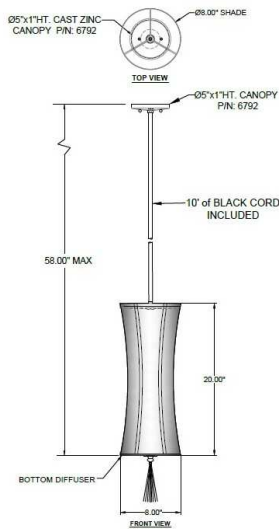

1233 W St. Georges Ave., Linden, NJ 07036 * 908-925-7500* 908-925-9240

SPECIFICATIONS

PD-6792-774-21-392OB Model Number	Pendant Type
Bourdoir Name	Project
	QTY

Describe Special Modifications

Warranty: 1-Year Limited Warranty,
Complete warranty terms located at: www.litetopslampshades.com

CATALOG NUMBER
Example:PD-6792-774-21-392OB-LEDMOD2700K-120V

Hardware Style Code	Fabric/Material/Color Options	Series Code	Finish Options	Lamping	Voltage	Other Size Options
PD-6792	115-01 White Linen 115-05 Off White Linen 115-62 Black Linen 115-73 Gray Butcher Linen 115-96 Red Linen 124-70 Teal Pongee Silk 136-50 Platinum Silkscreen 142-01 Global White 143-26 Geneva Linen Ash 145-01 White Aberdeen 145-09 Cream Aberdeen 174-21 Tan Silk Shantung 174-25 Chocolate Silk Shantung More options at www.litetopslampshades.com	392	APW - Aged Pewter GWH - Gloss White MBK - Matte Black OB - Oil Rubbed Bronze SN - Satin Nickel	E26X1 - 1 Medium Based GU24X1 - 1 GU24 CFL LEDMOD2700K - LED Module, 2700K, 969 LM Per Board LEDMOD3000K - LED Module, 3000K, 1012 LM Per Board LEDMOD3500K - LED Module, 3500K, 1022 LM Per Board LEDMOD4000K - LED Module, 4000K, 1065 LM Per Board (Accepts 1 Board)	120V 120V 277V 277V	