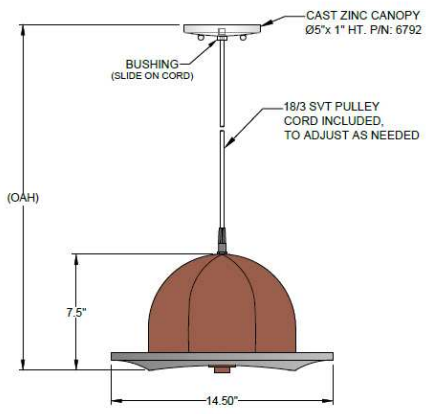

1233 W St. Georges Ave., Linden, NJ 07036 * 908-925-7500* 908-925-9240

SPECIFICATIONS

PD-6792-189-62-HAT-MBK	Pendant
Model Number	Type
Top Hats	
Name	Project
	QTY

Describe Special Modifications

Warranty: 1-Year Limited Warranty.
Complete warranty terms located at: www.litetopslampshades.com

CATALOG NUMBER Example: PD-6792-189-62-HAT-MBK-E26X1-120V						
Hardware Style Code	Fabric/Material/Color Options	Series Code	Finish Options	Lamping	Voltage	Other Size Options
PD-6792	115-01 White Linen 115-05 Off White Linen 115-62 Black Linen 115-73 Gray Butcher Linen 115-96 Red Linen 124-70 Teal Pongee Silk 136-50 Platinum Silkscreen 142-01 Global White 143-26 Geneva Linen Ash 145-01 White Aberdeen 145-09 Cream Aberdeen 174-21 Tan Silk Shantung 174-25 Chocolate Silk Shantung More options at www.litetopslampshades.com	HAT	APW - Aged Pewter GWH- Gloss White MBK - Matte Black OB- Oil Rubbed Bronze SN - Satin Nickel	E26X1 - 1 Medium Based GU24X1 - 1 GU24 CFL LEDMOD2700K - LED Module, 2700K, 969 LM Per Board LEDMOD3000K - LED Module, 3000K, 1012 LM Per Board LEDMOD3500K - LED Module, 3500K, 1022 LM Per Board LEDMOD4000K - LED Module, 4000K, 1065 LM Per Board (Accepts 1 Board)	120V 120V 277V 277V