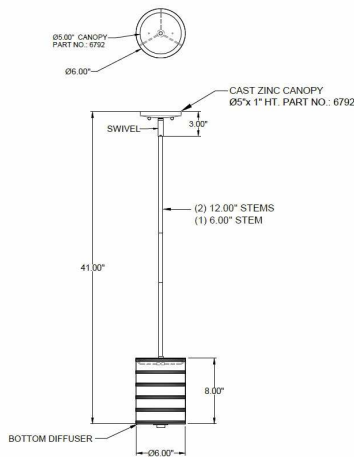

1233 W St. Georges Ave., Linden, NJ 07036 * 908-925-7500* 908-925-9240

SPECIFICATIONS

PD-6792-115-01-4TR-251SN	Pendant
Model Number	Type
Striped Drums	
Name	Project
	QTY

Describe Special Modifications

Warranty: 1-Year Limited Warranty.
Complete warranty terms located at: www.litetopslampshades.com

CATALOG NUMBER Example: PD-6792-115-01-4TR-251SN-LEDMOD2700K-120V						
Hardware Style Code	Fabric/Material/Color Options	Series Code	Finish Options	Lamping	Voltage	Other Size Options
PD-6792	115-01 White Linen 115-05 Off White Linen 115-62 Black Linen 115-73 Gray Butcher Linen 115-96 Red Linen 124-70 Teal Pongee Silk 136-50 Platinum Silkscreen 142-01 Global White 143-26 Geneva Linen Ash 145-01 White Aberdeen 145-09 Cream Aberdeen 174-21 Tan Silk Shantung 174-25 Chocolate Silk Shantung More options at www.litetopslampshades.com	251	APW - Aged Pewter GWH - Gloss White MBK - Matte Black OB - Oil Rubbed Bronze SN - Satin Nickel	E26X1 - 1 Medium Based GU24X1 - 1 GU24 CFL LEDMOD2700K - LED Module, 2700K, 969 LM Per Board LEDMOD3000K - LED Module, 3000K, 1012 LM Per Board LEDMOD3500K - LED Module, 3500K, 1022 LM Per Board LEDMOD4000K - LED Module, 4000K, 1065 LM Per Board (Accepts 1 Board)	120V 120V 277V 277V	