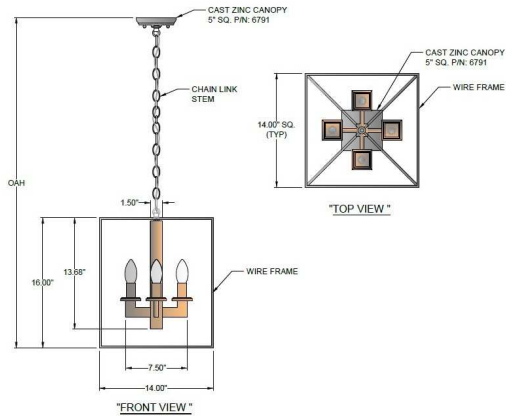

SPECIFICATIONS

PD-6791-4LT-8300B	Scence
Model Number	Type
Cambridge	
Name	Project
	QTY

Describe Special Modifications

Warranty: 1-Year Limited Warranty,
Complete warranty terms located at: www.litetopslampshades.com

CATALOG NUMBER Example: PD-6791-4LT-8300B - E26X4						
Hardware Style Code	Fabric/Material/Color Options	Series Code	Finish Options	Lamping	Voltage	Other Size Options
PD-6791	More options at www.litetopslampshades.com	830	APW - Aged Pewter GWH - Gloss White MBK - Matte Black OB - Oil Rubbed Bronze SN - Satin Nickel	E26X4 - 4 Medium Based GU24X4 - 4 GU24 CFL	120V 120V 277V 277V	