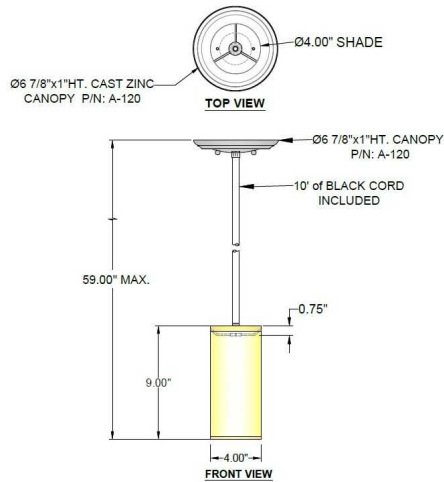

1233 W St. Georges Ave., Linden, NJ 07036 * 908-925-7500* 908-925-9240

SPECIFICATIONS

PD-A120-160-04-191SN	Pendant
Model Number	Type
Cylinder	
Name	Project
	QTY

Describe Special Modifications

Warranty: 1-Year Limited Warranty,
Complete warranty terms located at: www.litetopslampshades.com

CATALOG NUMBER
Example:PD-A120-160-04-191SN-LEDMOD2700K-120V

Hardware Style Code	Fabric/Material/Color Options	Series Code	Finish Options	Lamping	Voltage	Other Size Options
PD-A120	115-01 White Linen 115-05 Off White Linen 115-62 Black Linen 115-73 Gray Butcher Linen 115-96 Red Linen 124-70 Teal Pongee Silk 136-50 Platinum Silkscreen 142-01 Global White 143-26 Geneva Linen Ash 145-01 White Aberdeen 145-09 Cream Aberdeen 174-21 Tan Silk Shantung 174-25 Chocolate Silk Shantung More options at www.litetopslampshades.com	191	APW - Aged Pewter GWH - Gloss White MBK - Matte Black OB - Oil Rubbed Bronze SN - Satin Nickel	E26X1 - 1 Medium Based GU24X1 1 GU24 CFL LEDMOD2700K - LED Module, 2700K, 969 LM Per Board LEDMOD3000K - LED Module, 3000K, 1012 LM Per Board LEDMOD3500K - LED Module, 3500K, 1022 LM Per Board LEDMOD4000K - LED Module, 4000K, 1065 LM Per Board (Accepts 1 Board)	120V 120V 277V 277V	