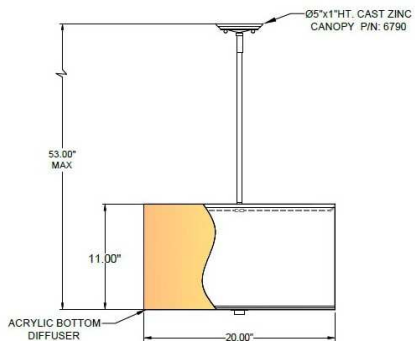

1233 W St. Georges Ave., Linden, NJ 07036 * 908-925-7500* 908-925-9240

SPECIFICATIONS

PD-6790-136-47-102SN	Pendant
Model Number	Type
Drum	
Name	Project
	QTY

Describe Special Modifications

Warranty: 1-Year Limited Warranty.
Complete warranty terms located at: www.litetopslampshades.com

CATALOG NUMBER Example: PD-6790-136-47-102SN						
Hardware Style Code	Fabric/Material/Color Options	Series Code	Finish Options	Lamping	Voltage	Other Size Options
PD-6790	115-01 White Linen 115-05 Off White Linen 115-62 Black Linen 115-73 Gray Butcher Linen 115-96 Red Linen 124-70 Teal Pongee Silk 136-50 Platinum Silkscreen 142-01 Global White 143-26 Geneva Linen Ash 145-01 White Aberdeen 145-09 Cream Aberdeen 174-21 Tan Silk Shantung 174-25 Chocolate Silk Shantung More options at www.litetopslampshades.com	102	APW - Aged Pewter GWH- Gloss White MBK - Matte Black OB- Oil Rubbed Bronze SN - Satin Nickel	E26X3 - 3 Medium Based GU24X3 - 3 GU24 CFL LEDMOD2700K - LED Module, 2700K, 2600 LM Per Board LEDMOD3000K - LED Module, 3000K, 2680 LM Per Board LEDMOD3500K - LED Module, 3500K, 2720 LM Per Board LEDMOD4000K - LED Module, 4000K, 2820 LM Per Board	120V 120V 277V 277V