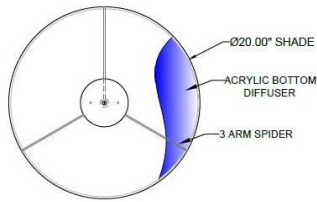

SPECIFICATIONS

PD-6790-136-47-102SN	Pendant
Model Number	Type
Drum	
Name	Project
	QTY

Describe Special Modifications

Warranty: 1-Year Limited Warranty.
Complete warranty terms located at: www.litetopslampshades.com

CATALOG NUMBER Example: PD-6790-136-47-102SN						
Hardware Style Code	Fabric/Material/Color Options	Series Code	Finish Options	Lamping	Voltage	Other Size Options
PD-6790	115-01 White Linen 115-05 Off White Linen 115-62 Black Linen 115-73 Gray Butcher Linen 115-96 Red Linen 124-70 Teal Pongee Silk 136-50 Platinum Silkscreen 142-01 Global White 143-26 Geneva Linen Ash 145-01 White Aberdeen 145-09 Cream Aberdeen 174-21 Tan Silk Shantung 174-25 Chocolate Silk Shantung More options at www.litetopslampshades.com	102	APW - Aged Pewter GWH- Gloss White MBK - Matte Black OB- Oil Rubbed Bronze SN - Satin Nickel	E26X3 - 3 Medium Based GU24X3 - 3 GU24 CFL LEDMOD2700K - LED Module, 2700K, 2600 LM Per Board LEDMOD3000K - LED Module, 3000K, 2680 LM Per Board LEDMOD3500K - LED Module, 3500K, 2720 LM Per Board LEDMOD4000K - LED Module, 4000K, 2820 LM Per Board	120V 120V 277V 277V