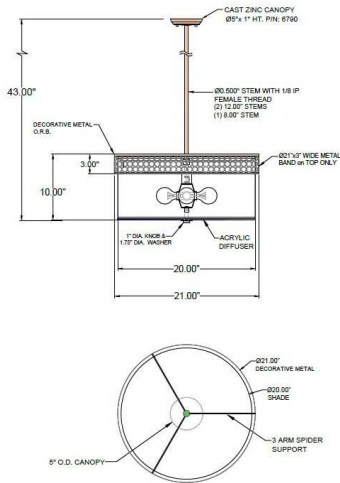

CATALOG NUMBER
Example: PD-6790-115-01-602OB-LEDMOD2700K-120V

Hardware Style Code	Fabric/Material/Color Options	Series Code	Finish Options	Lamping	Voltage	Other Size Options
PD-6790	115-01 White Linen 115-05 Off White Linen 115-62 Black Linen 115-73 Gray Butcher Linen 115-96 Red Linen 124-70 Teal Pongee Silk 136-50 Platinum Silkscreen 142-01 Global White 143-26 Geneva Linen Ash 145-01 White Aberdeen 145-09 Cream Aberdeen 174-21 Tan Silk Shantung 174-25 Chocolate Silk Shantung More options at www.litetopslampshades.com	602	APW - Aged Pewter GWH - Gloss White MBK - Matte Black OB - Oil Rubbed Bronze SN - Satin Nickel	E26X3 - 3 Medium Based GU24X3 - 3 GU24 CFL LEDMOD2700K - LED Module, 2700K, 2600 LM Per Board LEDMOD3000K - LED Module, 3000K, 2680 LM Per Board LEDMOD3500K - LED Module, 3500K, 2720 LM Per Board LEDMOD4000K - LED Module, 4000K, 2820 LM Per Board	120V 120V 277V 277V	