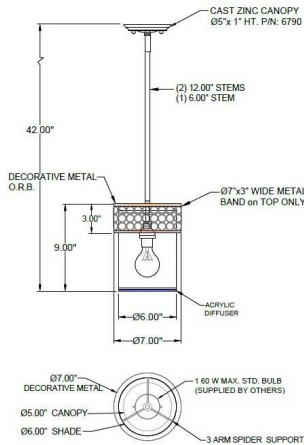

1233 W St. Georges Ave., Linden, NJ 07036 * 908-925-7500* 908-925-9240

SPECIFICATIONS

PD-6790-115-01-601OB	Pendant
Model Number	Type
Aurora	Project
Name	QTY

Describe Special Modifications

Warranty: 1-Year Limited Warranty,
Complete warranty terms located at: www.litetopslampshades.com

CATALOG NUMBER
Example:PD-6790-115-01-601OB-LEDMOD2700K-120V

Hardware Style Code	Fabric/Material/Color Options	Series Code	Finish Options	Lamping	Voltage	Other Size Options
PD-6790	115-01 White Linen 115-05 Off White Linen 115-62 Black Linen 115-73 Gray Butcher Linen 115-96 Red Linen 124-70 Teal Pongee Silk 136-50 Platinum Silkscreen 142-01 Global White 143-26 Geneva Linen Ash 145-01 White Aberdeen 145-09 Cream Aberdeen 174-21 Tan Silk Shantung 174-25 Chocolate Silk Shantung More options at www.litetopslampshades.com	601	APW - Aged Pewter GWH- Gloss White MBK - Matte Black OB- Oil Rubbed Bronze SN - Satin Nickel	E26X1 - 1 Medium Based GU24X1 - 1 GU24 CFL LEDMOD2700K - LED Module, 2700K, 969 LM Per Board LEDMOD3000K - LED Module, 3000K, 1012 LM Per Board LEDMOD3500K - LED Module, 3500K, 1022 LM Per Board LEDMOD4000K - LED Module, 4000K, 1065 LM Per Board (Accepts 1 Board)	120V 120V 277V 277V