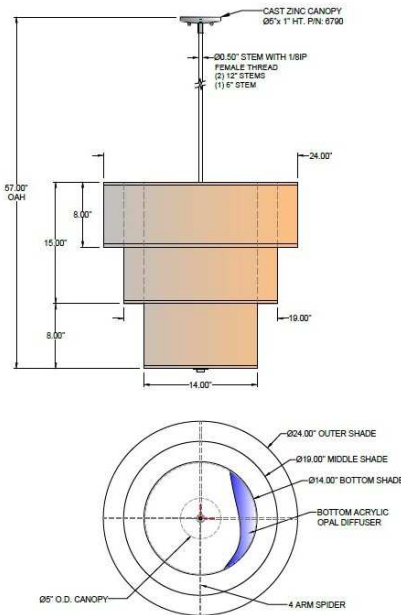

1233 W St. Georges Ave., Linden, NJ 07036 * 908-925-7500* 908-925-9240

SPECIFICATIONS

PD-6790-115-01-462OB	Pendant
Model Number	Type
Cascade	Project
Name	QTY

Describe Special Modifications

Warranty: 1-Year Limited Warranty.
Complete warranty terms located at: www.litetopslampshades.com

CATALOG NUMBER						
Example: PD-6790-115-01-462-OB-LEDMOD2700K-120V						
Hardware Style Code	Fabric/Material/Color Options	Series Code	Finish Options	Lamping	Voltage	Other Size Options
PD-6790	115-01 White Linen 115-05 Off White Linen 115-62 Black Linen 115-73 Gray Butcher Linen 115-96 Red Linen 124-70 Teal Pongee Silk 136-50 Platinum Silkscreen 142-01 Global White 143-26 Geneva Linen Ash 145-01 White Aberdeen 145-09 Cream Aberdeen 174-21 Tan Silk Shantung 174-25 Chocolate Silk Shantung More options at www.litetopslampshades.com	462	APW - Aged Pewter GWH- Gloss White MBK - Matte Black OB- Oil Rubbed Bronze SN - Satin Nickel	E26X4 - 4 Medium Based GU24X4 - 4 GU24 CFL LEDMOD2700K - LED Module, 2700K, 2600 LM Per Board LEDMOD3000K - LED Module, 3000K, 2680 LM Per Board LEDMOD3500K - LED Module, 3500K, 2720 LM Per Board LEDMOD4000K - LED Module, 4000K, 2820 LM Per Board	120 120V 277 277V	