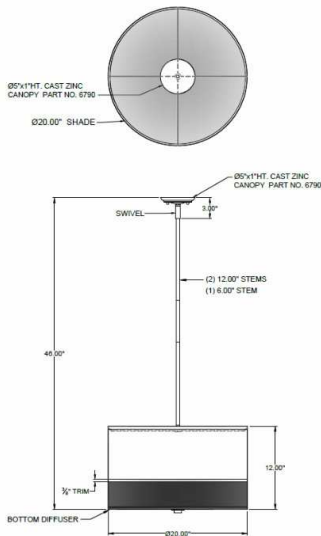

1233 W St. Georges Ave., Linden, NJ 07036 * 908-925-7500* 908-925-9240

SPECIFICATIONS

PD-6790-115-01-242SN	Pendant
Model Number	Type
Multi Color Drums	
Name	Project
	QTY

Describe Special Modifications

Warranty: 1-Year Limited Warranty,
Complete warranty terms located at: www.litetopslampshades.com

CATALOG NUMBER Example: PD-6790-115-01-242SN-LEDMOD2700K-120V						
Hardware Style Code	Fabric/Material/Color Options	Series Code	Finish Options	Lamping	Voltage	Other Size Options
PD-6790	115-01 White Linen 115-05 Off White Linen 115-62 Black Linen 115-73 Gray Butcher Linen 115-96 Red Linen 124-70 Teal Pongee Silk 136-50 Platinum Silkscreen 142-01 Global White 143-26 Geneva Linen Ash 145-01 White Aberdeen 145-09 Cream Aberdeen 174-21 Tan Silk Shantung 174-25 Chocolate Silk Shantung More options at www.litetopslampshades.com	242	APW - Aged Pewter GWH - Gloss White MBK - Matte Black OB - Oil Rubbed Bronze SN - Satin Nickel	E26X3 - 3 Medium Based GU24X3 - 3 GU24 CFL LEDMOD2700K - LED Module, 2700K, 2600 LM Per Board LEDMOD3000K - LED Module, 3000K, 2680 LM Per Board LEDMOD3500K - LED Module, 3500K, 2720 LM Per Board LEDMOD4000K - LED Module, 4000K, 2820 LM Per Board	120V 120V 277V 277V