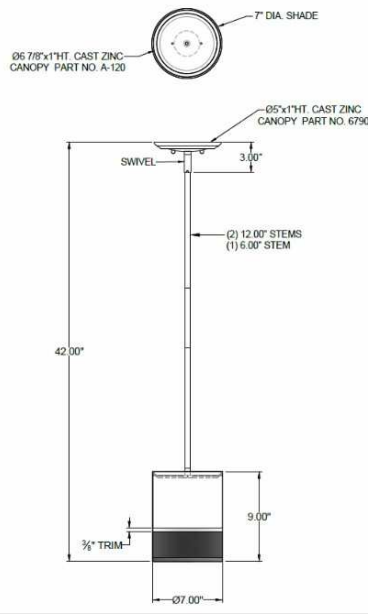

1233 W St. Georges Ave., Linden, NJ 07036 * 908-925-7500* 908-925-9240

SPECIFICATIONS

PD-6790-115-241SN	Pendant
Model Number	Type
Multi Color Drums	
Name	Project
	QTY

Describe Special Modifications

Warranty: 1-Year Limited Warranty,
Complete warranty terms located at: www.litetopslampshades.com

CATALOG NUMBER Example: PD-6790-115-241SN-LEDMOD2700K-120V						
Hardware Style Code	Fabric/Material/Color Options	Series Code	Finish Options	Lamping	Voltage	Other Size Options
PD-6790	115-01 White Linen 115-05 Off White Linen 115-62 Black Linen 115-73 Gray Butcher Linen 115-96 Red Linen 124-70 Teal Pongee Silk 136-50 Platinum Silkscreen 142-01 Global White 143-26 Geneva Linen Ash 145-01 White Aberdeen 145-09 Cream Aberdeen 174-21 Tan Silk Shantung 174-25 Chocolate Silk Shantung More options at www.litetopslampshades.com	241	APW - Aged Pewter GWH - Gloss White MBK - Matte Black OB - Oil Rubbed Bronze SN - Satin Nickel	E26X1 - 1 Medium Based GU24X1 - 1 GU24 CFL LEDMOD2700K - LED Module, 2700K, 969 LM Per Board LEDMOD3000K - LED Module, 3000K, 1012 LM Per Board LEDMOD3500K - LED Module, 3500K, 1065 LM Per Board LEDMOD4000K - LED Module, 4000K, 1086 LM Per Board (Accepts 1 Board)	120V 120V 277V 277V