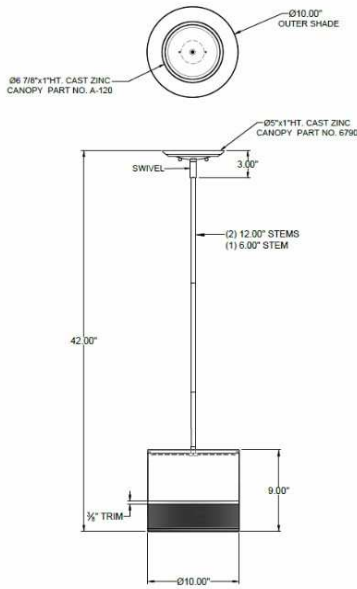

1233 W St. Georges Ave., Linden, NJ 07036 * 908-925-7500* 908-925-9240

SPECIFICATIONS

PD-6790-115-01-240SN	Pendant
Model Number	Type
Multi Color Drums	
Name	Project
	QTY

Describe Special Modifications

Warranty: 1-Year Limited Warranty,
Complete warranty terms located at: www.litetopslampshades.com

CATALOG NUMBER Example: PD-6790-115-01-240SN-LEDMOD2700K-120V						
Hardware Style Code	Fabric/Material/Color Options	Series Code	Finish Options	Lamping	Voltage	Other Size Options
PD-6790	115-01 White Linen 115-05 Off White Linen 115-62 Black Linen 115-73 Gray Butcher Linen 115-96 Red Linen 124-70 Teal Pongee Silk 136-50 Platinum Silkscreen 142-01 Global White 143-26 Geneva Linen Ash 145-01 White Aberdeen 145-09 Cream Aberdeen 174-21 Tan Silk Shantung 174-25 Chocolate Silk Shantung More options at www.litetopslampshades.com	240	APW - Aged Pewter GWH- Gloss White MBK - Matte Black OB- Oil Rubbed Bronze SN - Satin Nickel	E26X1 - 1 Medium Based GU24X1 - 1 GU24 CFL LEDMOD2700K - LED Module, 2700K, 969 LM Per Board LEDMOD3000K - LED Module, 3000K, 1012 LM Per Board LEDMOD3500K - LED Module, 3500K, 1022 LM Per Board LEDMOD4000K - LED Module, 4000K, 1065 LM Per Board (Accepts 1 Board)	120V 120V 277V 277V