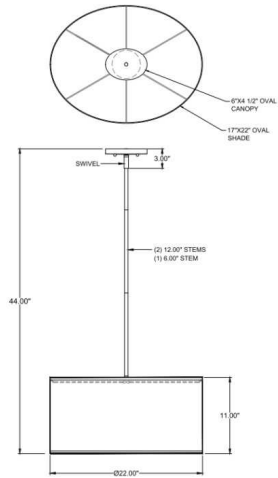

1233 W St. Georges Ave., Linden, NJ 07036 * 908-925-7500* 908-925-9240

SPECIFICATIONS

PD-6773-115-96-122OB	Pendant
Model Number	Type
Oval	
Name	Project
	QTY

Describe Special Modifications

Warranty: 1-Year Limited Warranty.
Complete warranty terms located at: www.litetopslampshades.com

CATALOG NUMBER Example: PD-6773-115-96-122OB-LEDMOD2700K-120V						
Hardware Style Code	Fabric/Material/Color Options	Series Code	Finish Options	Lamping	Voltage	Other Size Options
PD-6773	115-01 White Linen 115-05 Off White Linen 115-62 Black Linen 115-73 Gray Butcher Linen 115-96 Red Linen 124-70 Teal Pongee Silk 136-50 Platinum Silkscreen 142-01 Global White 143-26 Geneva Linen Ash 145-01 White Aberdeen 145-09 Cream Aberdeen 174-21 Tan Silk Shantung 174-25 Chocolate Silk Shantung More options at www.litetopslampshades.com	122	APW - Aged Pewter GWH- Gloss White MBK - Matte Black OB- Oil Rubbed Bronze SN - Satin Nickel	E26X3 - 3 Medium Based GU24X3 - 3 GU24 CFL LEDMOD2700K - LED Module, 2700K, 2600 LM Per Board LEDMOD3000K - LED Module, 3000K, 2680 LM Per Board LEDMOD3500K - LED Module, 3500K, 2720 LM Per Board LEDMOD4000K - LED Module, 4000K, 2820 LM Per Board	120V 120V 277V 277V