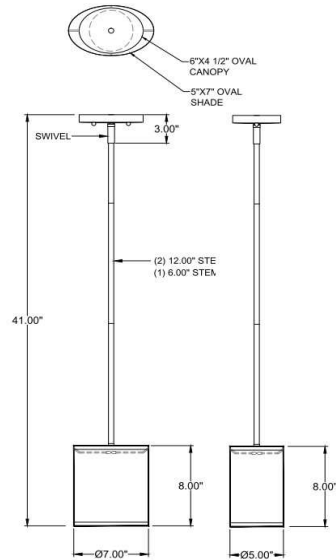

1233 W St. Georges Ave., Linden, NJ 07036 * 908-925-7500* 908-925-9240

SPECIFICATIONS

PD-6773-115-96-121OB	Pendant
Model Number	Type
Oval	
Name	Project
	QTY

Describe Special Modifications

Warranty: 1-Year Limited Warranty.
Complete warranty terms located at: www.litetopslampshades.com

CATALOG NUMBER Example: PD-6773-115-96-121OB-LEDMOD2700K-120V						
Hardware Style Code	Fabric/Material/Color Options	Series Code	Finish Options	Lamping	Voltage	Other Size Options
PD-6773	115-01 White Linen 115-05 Off White Linen 115-62 Black Linen 115-73 Gray Butcher Linen 115-96 Red Linen 124-70 Teal Pongee Silk 136-50 Platinum Silkscreen 142-01 Global White 143-26 Geneva Linen Ash 145-01 White Aberdeen 145-09 Cream Aberdeen 174-21 Tan Silk Shantung 174-25 Chocolate Silk Shantung More options at www.litetopslampshades.com	121	APW - Aged Pewter GWH - Gloss White MBK - Matte Black OB - Oil Rubbed Bronze SN - Satin Nickel	E26X1 - 1 Medium Based GU24X1 - 1 GU24 CFL LEDMOD2700K - LED Module, 2700K, 969 LM Per Board LEDMOD3000K - LED Module, 3000K, 1012 LM Per Board LEDMOD3500K - LED Module, 3500K, 1065 LM Per Board LEDMOD4000K - LED Module, 4000K, 1086 LM Per Board (Accepts 1 Board)	120V 120V 277V 277V	