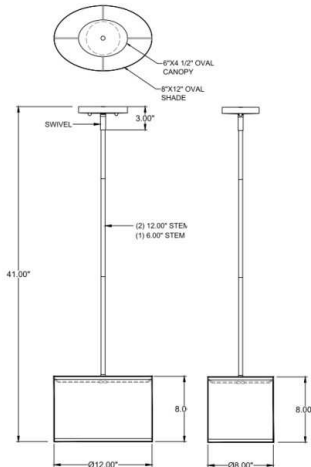

1233 W St. Georges Ave., Linden, NJ 07036 * 908-925-7500* 908-925-9240

SPECIFICATIONS

PD-6773-115-96-120OB	Pendant
Model Number	Type
Oval	
Name	Project
	QTY

Describe Special Modifications

Warranty: 1-Year Limited Warranty.
Complete warranty terms located at: www.litetopslampshades.com

CATALOG NUMBER
Example: PD-6773-115-96-120OB-LEDMOD2700K-120V

Hardware Style Code	Fabric/Material/Color Options	Series Code	Finish Options	Lamping	Voltage	Other Size Options
PD-6773	115-01 White Linen 115-05 Off White Linen 115-62 Black Linen 115-73 Gray Butcher Linen 115-96 Red Linen 124-70 Teal Pongee Silk 136-50 Platinum Silkscreen 142-01 Global White 143-26 Geneva Linen Ash 145-01 White Aberdeen 145-09 Cream Aberdeen 174-21 Tan Silk Shantung 174-25 Chocolate Silk Shantung More options at www.litetopslampshades.com	120	APW - Aged Pewter GWH - Gloss White MBK - Matte Black OB - Oil Rubbed Bronze SN - Satin Nickel	E26X1 - 1 Medium Based GU24X1 - 1 GU24 CFL LEDMOD2700K - LED Module, 2700K, 2600 LM Per Board LEDMOD3000K - LED Module, 3000K, 2680 LM Per Board LEDMOD3500K - LED Module, 3500K, 2720 LM Per Board LEDMOD4000K - LED Module, 4000K, 2820 LM Per Board	120V 120V 277V 277V	