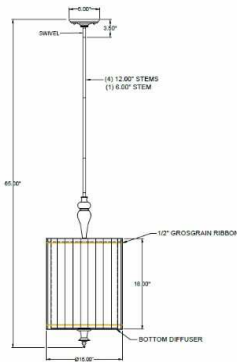

1233 W St. Georges Ave., Linden, NJ 07036 * 908-925-7500* 908-925-9240

SPECIFICATIONS

PD-6675-115-09-162OB	Pendant
Model Number	Type
Fluted	
Name	Project
	QTY

Describe Special Modifications

Warranty: 1-Year Limited Warranty,
Complete warranty terms located at: www.litetopslampshades.com

CATALOG NUMBER
Example: PD-6675-115-09-162OB-LEDMOD2700K-120V

Hardware Style Code	Fabric/Material/Color Options	Series Code	Finish Options	Lamping	Voltage	Other Size Options
PD-6675	115-01 White Linen 115-05 Off White Linen 115-62 Black Linen 115-73 Gray Butcher Linen 115-96 Red Linen 124-70 Teal Pongee Silk 136-50 Platinum Silkscreen 142-01 Global White 143-26 Geneva Linen Ash 145-01 White Aberdeen 145-09 Cream Aberdeen 174-21 Tan Silk Shantung 174-25 Chocolate Silk Shantung More options at www.litetopslampshades.com	162	APW - Aged Pewter GWH - Gloss White MBK - Matte Black OB - Oil Rubbed Bronze SN - Satin Nickel	E26X3 -3 Medium Based GU24X3 - 3 GU24 CFL LEDMOD2700K - LED Module, 2700K, 2600 LM Per Board LEDMOD3000K - LED Module, 3000K, 2680 LM Per Board LEDMOD3500K - LED Module, 3500K, 2720 LM Per Board LEDMOD4000K - LED Module, 4000K, 2820 LM Per Board	120V 120V 277V 277V	