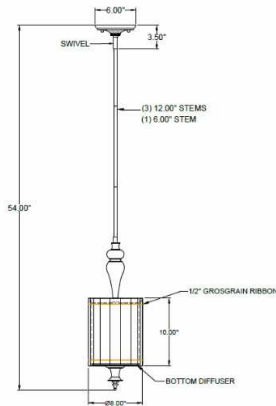

1233 W St. Georges Ave., Linden, NJ 07036 * 908-925-7500* 908-925-9240

SPECIFICATIONS

PD-6675-115-09-161SN	Pendant
Model Number	Type
Fluted	
Name	Project
	QTY

Describe Special Modifications

Warranty: 1-Year Limited Warranty,
Complete warranty terms located at: www.litetopslampshades.com

CATALOG NUMBER Example: PD-6675-115-09-161SN-LEDMOD2700K-120V						
Hardware Style Code	Fabric/Material/Color Options	Series Code	Finish Options	Lamping	Voltage	Other Size Options
PD-6675	115-01 White Linen 115-05 Off White Linen 115-62 Black Linen 115-73 Gray Butcher Linen 115-96 Red Linen 124-70 Teal Pongee Silk 136-50 Platinum Silkscreen 142-01 Global White 143-26 Geneva Linen Ash 145-01 White Aberdeen 145-09 Cream Aberdeen 174-21 Tan Silk Shantung 174-25 Chocolate Silk Shantung More options at www.litetopslampshades.com	161	APW - Aged Pewter GWH- Gloss White MBK - Matte Black OB- Oil Rubbed Bronze SN - Satin Nickel	E26X1 - 1 Medium Based GU24X1 - 1 GU24 CFL LEDMOD2700K - LED Module, 2700K, 969 LM Per Board LEDMOD3000K - LED Module, 3000K, 1012 LM Per Board LEDMOD3500K - LED Module, 3500K, 1022 LM Per Board LEDMOD4000K - LED Module, 4000K, 1065 LM Per Board (Accepts 1 Board)	120V 120V 277V 277V