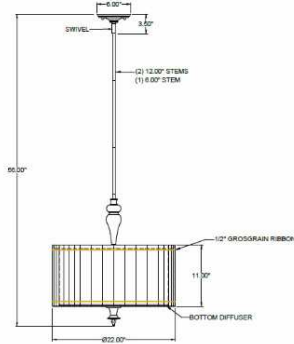

CATALOG NUMBER

Example:PD-6675-115-09-160OB -LEDMOD2700K-120V

Hardware Style Code	Fabric/Material/Color Options	Series Code	Finish Options	Lamping	Voltage	Other Size Options
PD-6675	115-01 White Linen 115-05 Off White Linen 115-62 Black Linen 115-73 Gray Butcher Linen 115-96 Red Linen 124-70 Teal Pongee Silk 136-50 Platinum Silkscreen 142-01 Global White 143-26 Geneva Linen Ash 145-01 White Aberdeen 145-09 Cream Aberdeen 174-21 Tan Silk Shantung 174-25 Chocolate Silk Shantung More options at www.litetopslampshades.com	106	APW - Aged Pewter GWH - Gloss White MBK - Matte Black OB - Oil Rubbed Bronze SN - Satin Nickel	E26X3 -3 Medium Based GU24X3 - 3 GU24 CFL LEDMOD2700K - LED Module, 2700K, 2600 LM Per Board LEDMOD3000K - LED Module, 3000K, 2680 LM Per Board LEDMOD3500K - LED Module, 3500K, 2720 LM Per Board LEDMOD4000K - LED Module, 4000K, 2820 LM Per Board	120V 120V 277V 277V	