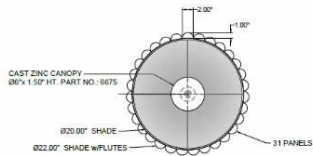

1233 W St. Georges Ave., Linden, NJ 07036 * 908-925-7500* 908-925-9240

SPECIFICATIONS

PD-6675-115-09-160OB	Pendant
Model Number	Type
Fluted	
Name	Project
	QTY

Describe Special Modifications

Warranty: 1-Year Limited Warranty,
Complete warranty terms located at: www.litetopslampshades.com

CATALOG NUMBER

Example:PD-6675-115-09-160OB -LEDMOD2700K-120V

Hardware Style Code	Fabric/Material/Color Options	Series Code	Finish Options	Lamping	Voltage	Other Size Options
PD-6675	115-01 White Linen 115-05 Off White Linen 115-62 Black Linen 115-73 Gray Butcher Linen 115-96 Red Linen 124-70 Teal Pongee Silk 136-50 Platinum Silkscreen 142-01 Global White 143-26 Geneva Linen Ash 145-01 White Aberdeen 145-09 Cream Aberdeen 174-21 Tan Silk Shantung 174-25 Chocolate Silk Shantung More options at www.litetopslampshades.com	106	APW - Aged Pewter GWH - Gloss White MBK - Matte Black OB - Oil Rubbed Bronze SN - Satin Nickel	E26X3 -3 Medium Based GU24X3 - 3 GU24 CFL LEDMOD2700K - LED Module, 2700K, 2600 LM Per Board LEDMOD3000K - LED Module, 3000K, 2680 LM Per Board LEDMOD3500K - LED Module, 3500K, 2720 LM Per Board LEDMOD4000K - LED Module, 4000K, 2820 LM Per Board	120V 120V 277V 277V	