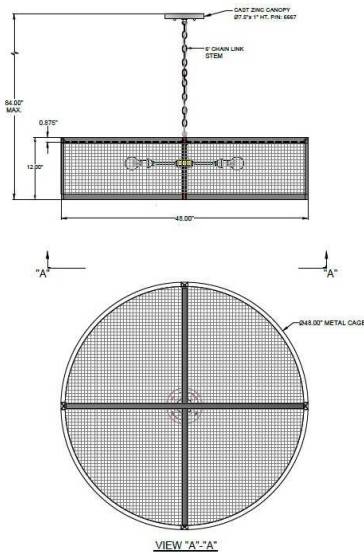

1233 W. St. Georges Ave, Linden, NJ 07036 * 908-925-7500 * 908-925-9240

SPECIFICATIONS

PD-6667 CAGE-654-MBK	Pendant
Model Number	Type
Cage	Project
Name	QTY

Describe Special Modifications

Warranty: 1-Year Limited Warranty,
Complete warranty terms located at: www.litetopslampshades.com

CATALOG NUMBER Example: PD-6667-CAGE-654-MBK - GU24X8						
Hardware Style Code	Fabric/Material/Color Options	Series Code	Finish Options	Lamping	Voltage	Other Size Options
PD-6667	CAGE More options at www.litetopslampshades.com	654	APW - Aged Pewter GWH- Gloss White MBK - Matte Black OB- Oil Rubbed Bronze	E26X8 - 8 Medium Based GU24X8 - 8 GU24 CFL	120V 120V 277V 277V	