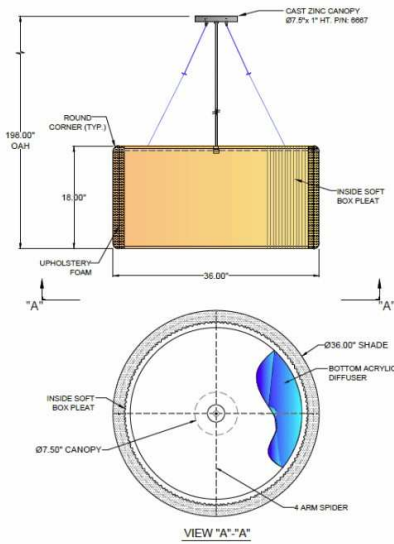

CATALOG NUMBER Example: PD-6667-743-26-821SN-LEDMOD2700K-120V						
Hardware Style Code	Fabric/Material/Color Options	Series Code	Finish Options	Lamping	Voltage	Other Size Options
PD-6667	715-01 White Linen 715-05 Off White Linen 715-62 Black Linen 715-73 Gray Butcher Linen 715-96 Red Linen 724-70 Teal Pongee Silk 736-50 Platinum Silkscreen 742-01 Global White 743-26 Geneva Linen Ash 745-01 White Aberdeen 745-09 Cream Aberdeen 774-21 Tan Silk Shantung 774-25 Chocolate Silk Shantung More options at www.litetopslampshades.com	821	APW - Aged Pewter GWH - Gloss White MBK - Matte Black OB - Oil Rubbed Bronze SN - Satin Nickel	E26X3 - 3 Medium Based GU24X3 - 3 GU24 CFL LEDMOD2700K - LED Module, 2700K, 2600 LM Per Board LEDMOD3000K - LED Module, 3000K, 2680 LM Per Board LEDMOD3500K - LED Module, 3500K, 2720 LM Per Board LEDMOD4000K - LED Module, 4000K, 2820 LM Per Board	120V 120V 277V 277V	