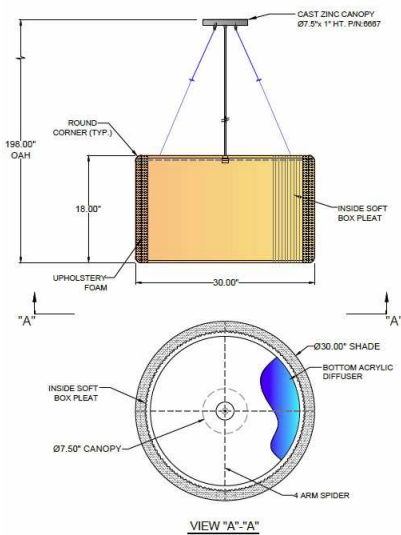

1233 W St. Georges Ave., Linden, NJ 07036 * 908-925-7500* 908-925-9240

SPECIFICATIONS

PD-6667-743-26-820SN	Pendant
Model Number	Type
Tranquillo	Project
Name	QTY

Describe Special Modifications

Warranty: 1-Year Limited Warranty.
Complete warranty terms located at: www.litetopslampshades.com

CATALOG NUMBER Example: PD-6667-743-26-820SN-LEDMOD2700K-120V						
Hardware Style Code	Fabric/Material/Color Options	Series Code	Finish Options	Lamping	Voltage	Other Size Options
PD-6667	715-01 White Linen 715-05 Off White Linen 715-62 Black Linen 715-73 Gray Butcher Linen 715-96 Red Linen 724-70 Teal Pongee Silk 736-50 Platinum Silkscreen 742-01 Global White 743-26 Geneva Linen Ash 745-01 White Aberdeen 745-09 Cream Aberdeen 774-21 Tan Silk Shantung 774-25 Chocolate Silk Shantung More options at www.litetopslampshades.com	820	APW - Aged Pewter GWH - Gloss White MBK - Matte Black OB - Oil Rubbed Bronze SN - Satin Nickel	E26X3 - 3 Medium Based GU24X3 - 3 GU24 CFL LEDMOD2700K - LED Module, 2700K, 2600 LM Per Board LEDMOD3000K - LED Module, 3000K, 2680 LM Per Board LEDMOD3500K - LED Module, 3500K, 2720 LM Per Board LEDMOD4000K - LED Module, 4000K, 2820 LM Per Board	120V 120V 277V 277V	