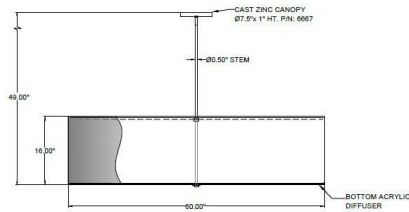

PD-6667-160-04-60DR-OB	Pendant
Model Number	Type
Drum	
Name	Project
	QTY

Describe Special Modifications

Warranty: 1-Year Limited Warranty.
Complete warranty terms located at: www.litetopslampshades.com

CATALOG NUMBER Example: PD-667-160-04-60DR-OB-LEDMOD2700K-120V						
Hardware Style Code	Fabric/Material/Color Options	Series Code	Finish Options	Lamping	Voltage	Other Size Options
PD-6667	115-01 White Linen 115-05 Off White Linen 115-62 Black Linen 115-73 Gray Butcher Linen 115-96 Red Linen 124-70 Teal Pongee Silk 136-50 Platinum Silkscreen 142-01 Global White 143-26 Geneva Linen Ash 145-01 White Aberdeen 145-09 Cream Aberdeen 174-21 Tan Silk Shantung 174-25 Chocolate Silk Shantung More options at www.litetopslampshades.com	60DR	APW - Aged Pewter GWH- Gloss White MBK - Matte Black OB- Oil Rubbed Bronze SN - Satin Nickel	E12X6 - 6 Candelabra Based GU24X6 - 6 GU24 CFL LEDMOD2700K - LED Module, 2700K, 2600 LM Per Board LEDMOD3000K - 2680 LM Per Board LEDMOD3500K - LED Module, 3500K, 2720 LM Per Board LEDMOD4000K - LED Module, 4000K, 2820 LM Per Board	120V 120V 277V 277V