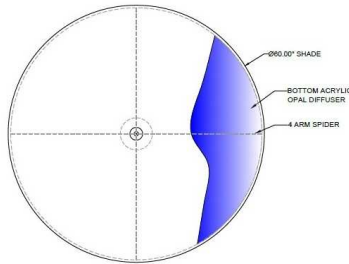

PD-6667-160-04-60DR-OB	Pendant
Model Number	Type
Drum	
Name	Project
	QTY

Describe Special Modifications

Warranty: 1-Year Limited Warranty,
Complete warranty terms located at: www.litetopslampshades.com

CATALOG NUMBER Example: PD-667-160-04-60DR-OB-LEDMOD2700K-120V						
Hardware Style Code	Fabric/Material/Color Options	Series Code	Finish Options	Lamping	Voltage	Other Size Options
PD-6667	115-01 White Linen 115-05 Off White Linen 115-62 Black Linen 115-73 Gray Butcher Linen 115-96 Red Linen 124-70 Teal Pongee Silk 136-50 Platinum Silkscreen 142-01 Global White 143-26 Geneva Linen Ash 145-01 White Aberdeen 145-09 Cream Aberdeen 174-21 Tan Silk Shantung 174-25 Chocolate Silk Shantung More options at www.litetopslampshades.com	60DR	APW - Aged Pewter GWH- Gloss White MBK - Matte Black OB- Oil Rubbed Bronze SN - Satin Nickel	E12X6 - 6 Candelabra Based GU24X6 - 6 GU24 CFL LEDMOD2700K - LED Module, 2700K, 2600 LM Per Board LEDMOD3000K - 2680 LM Per Board LEDMOD3500K - LED Module, 3500K, 2720 LM Per Board LEDMOD4000K - LED Module, 4000K, 2820 LM Per Board	120V 120V 277V 277V