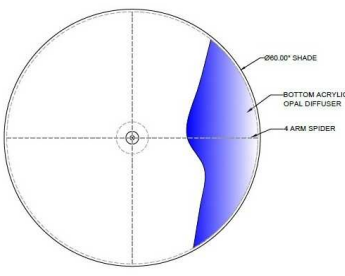

PD-6667-160-04-60DR-OB	Pendant
Model Number	Type
Drum	
Name	Project
	QTY

Describe Special Modifications

Warranty: 1-Year Limited Warranty.
Complete warranty terms located at: www.litetopslampshades.com

CATALOG NUMBER Example: PD-667-160-04-60DR-OB-LEDMOD2700K-120V						
Hardware Style Code	Fabric/Material/Color Options	Series Code	Finish Options	Lamping	Voltage	Other Size Options
PD-6667	115-01 White Linen 115-05 Off White Linen 115-62 Black Linen 115-73 Gray Butcher Linen 115-96 Red Linen 124-70 Teal Pongee Silk 136-50 Platinum Silkscreen 142-01 Global White 143-26 Geneva Linen Ash 145-01 White Aberdeen 145-09 Cream Aberdeen 174-21 Tan Silk Shantung 174-25 Chocolate Silk Shantung More options at www.litetopslampshades.com	60DR	APW - Aged Pewter GWH- Gloss White MBK - Matte Black OB- Oil Rubbed Bronze SN - Satin Nickel	E12X6 - 6 Candelabra Based GU24X6 - 6 GU24 CFL LEDMOD2700K - LED Module, 2700K, 2600 LM Per Board LEDMOD3000K - 2680 LM Per Board LEDMOD3500K - LED Module, 3500K, 2720 LM Per Board LEDMOD4000K - LED Module, 4000K, 2820 LM Per Board	120V 120V 277V 277V