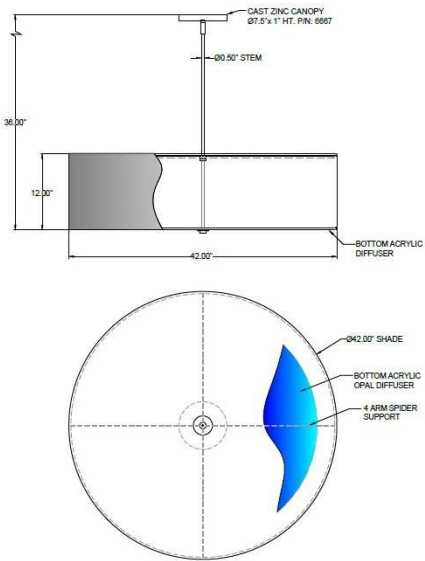

1233 W St. Georges Ave., Linden, NJ 07036 * 908-925-7500* 908-925-9240

SPECIFICATIONS

PD-6667-160-04-42DR-OB	Pendant
Model Number	Type
Drum	
Name	Project
	QTY

Describe Special Modifications

Warranty: 1-Year Limited Warranty,
Complete warranty terms located at: www.litetopslampshades.com

CATALOG NUMBER Example: PD-6667-160-04-42DR-OB-LEDMOD2700K-120V						
Hardware Style Code	Fabric/Material/Color Options	Series Code	Finish Options	Lamping	Voltage	Other Size Options
PD-6667	115-01 White Linen 115-05 Off White Linen 115-62 Black Linen 115-73 Gray Butcher Linen 115-96 Red Linen 124-70 Teal Pongee Silk 136-50 Platinum Silkscreen 142-01 Global White 143-26 Geneva Linen Ash 145-01 White Aberdeen 145-09 Cream Aberdeen 174-21 Tan Silk Shantung 174-25 Chocolate Silk Shantung More options at www.litetopslampshades.com	42DR	APW - Aged Pewter GWH - Gloss White MBK - Matte Black OB - Oil Rubbed Bronze SN - Satin Nickel	E26X4 - 4 Medium Based GU24X4 - 4 GU24 CFL LEDMOD2700K - LED Module, 2700K, 2600 LM Per Board LEDMOD3000K - LED Module, 3000K, 2680 LM Per Board LEDMOD3500K - LED Module, 3500K, 2720 LM Per Board LEDMOD4000K - LED Module, 4000K, 2820 LM Per Board	120V 120V 277V 277V