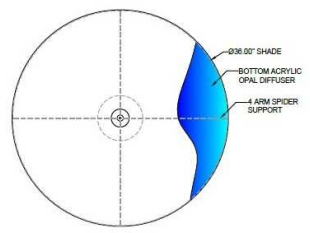

Describe Special Modifications

Warranty: 1-Year Limited Warranty,
Complete warranty terms located at: www.litetopslampshades.com

CATALOG NUMBER Example: PD-6667-160-04-36DR-OB - LEDMOD2700K - 120V						
Hardware Style Code	Fabric/Material/Color Options	Series Code	Finish Options	Lamping	Voltage	Other Size Options
PD-6667	115-01 White Linen 115-05 Off White Linen 115-62 Black Linen 115-73 Gray Butcher Linen 115-96 Red Linen 124-70 Teal Pongee Silk 136-50 Platinum Silkscreen 142-01 Global White 143-26 Geneva Linen Ash 145-01 White Aberdeen 145-09 Cream Aberdeen 174-21 Tan Silk Shantung 174-25 Chocolate Silk Shantung More options at www.litetopslampshades.com	36DR	APW - Aged Pewter GWH- Gloss White MBK - Matte Black OB- Oil Rubbed Bronze SN - Satin Nickel	E26X4 - 4 Medium Based GU24X4 4 GU24 CFL LEDMOD2700K - LED Module, 2700K, 2600 LM Per Board LEDMOD3000K - LED Module, 3000K, 2680 LM Per Board LEDMOD3500K - LED Module, 3500K, 2720 LM Per Board LEDMOD4000K - LED Module, 4000K, 2820 LM Per Board	120V 120V 277V 277V