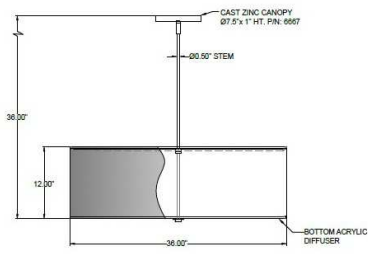

Describe Special Modifications

Warranty: 1-Year Limited Warranty,
Complete warranty terms located at: www.litetopslampshades.com

CATALOG NUMBER Example: PD-6667-160-04-36DR-OB - LEDMOD2700K - 120V						
Hardware Style Code	Fabric/Material/Color Options	Series Code	Finish Options	Lamping	Voltage	Other Size Options
PD-6667	115-01 White Linen 115-05 Off White Linen 115-62 Black Linen 115-73 Gray Butcher Linen 115-96 Red Linen 124-70 Teal Pongee Silk 136-50 Platinum Silkscreen 142-01 Global White 143-26 Geneva Linen Ash 145-01 White Aberdeen 145-09 Cream Aberdeen 174-21 Tan Silk Shantung 174-25 Chocolate Silk Shantung More options at www.litetopslampshades.com	36DR	APW - Aged Pewter GWH- Gloss White MBK - Matte Black OB- Oil Rubbed Bronze SN - Satin Nickel	E26X4 - 4 Medium Based GU24X4 4 GU24 CFL LEDMOD2700K - LED Module, 2700K, 2600 LM Per Board LEDMOD3000K - LED Module, 3000K, 2680 LM Per Board LEDMOD3500K - LED Module, 3500K, 2720 LM Per Board LEDMOD4000K - LED Module, 4000K, 2820 LM Per Board	120V 120V 277V 277V