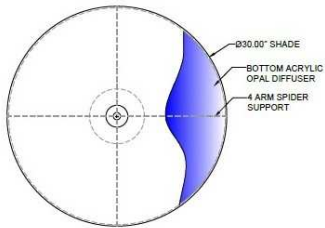

Describe Special Modifications

Warranty: 1-Year Limited Warranty,
Complete warranty terms located at: www.litetopslampshades.com

CATALOG NUMBER						
Example: PD-6667-160-04-30DR-OB - LEDMOD2700K- 120V						
Hardware Style Code	Fabric/Material/Color Options	Series Code	Finish Options	Lamping	Voltage	Other Size Options
PD-6667	115-01 White Linen 115-05 Off White Linen 115-62 Black Linen 115-73 Gray Butcher Linen 115-96 Red Linen 124-70 Teal Pongee Silk 136-50 Platinum Silkscreen 142-01 Global White 143-26 Geneva Linen Ash 145-01 White Aberdeen 145-09 Cream Aberdeen 174-21 Tan Silk Shantung 174-25 Chocolate Silk Shantung More options at www.litetopslampshades.com	30DR	APW - Aged Pewter GWH- Gloss White MBK - Matte Black OB- Oil Rubbed Bronze SN - Satin Nickel	E26X3 - 3 Medium Based GU24X3 3 GU24 CFL LEDMOD2700K - LED Module, 2700K, 2600 LM Per Board LEDMOD3000K - LED Module, 3000K, 2680 LM Per Board LEDMOD3500K - LED Module, 3500K, 2720 LM Per Board LEDMOD4000K - LED Module, 4000K, 2820 LM Per Board	120V 120V 277V 277V