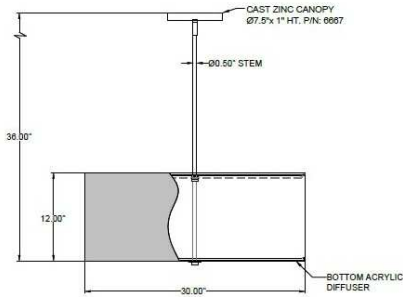

1233 W St. Georges Ave., Linden, NJ 07036 * 908-925-7500* 908-925-9240

SPECIFICATIONS

PD-6667-160-04-30DR-OB	Pendant
Model Number	Type
Drum	
Name	Project
	QTY

Describe Special Modifications

Warranty: 1-Year Limited Warranty,
Complete warranty terms located at: www.litetopslampshades.com

CATALOG NUMBER						
Example: PD-6667-160-04-30DR-OB - LEDMOD2700K- 120V						
Hardware Style Code	Fabric/Material/Color Options	Series Code	Finish Options	Lamping	Voltage	Other Size Options
PD-6667	115-01 White Linen 115-05 Off White Linen 115-62 Black Linen 115-73 Gray Butcher Linen 115-96 Red Linen 124-70 Teal Pongee Silk 136-50 Platinum Silkscreen 142-01 Global White 143-26 Geneva Linen Ash 145-01 White Aberdeen 145-09 Cream Aberdeen 174-21 Tan Silk Shantung 174-25 Chocolate Silk Shantung More options at www.litetopslampshades.com	30DR	APW - Aged Pewter GWH- Gloss White MBK - Matte Black OB- Oil Rubbed Bronze SN - Satin Nickel	E26X3 - 3 Medium Based GU24X3 3 GU24 CFL LEDMOD2700K - LED Module, 2700K, 2600 LM Per Board LEDMOD3000K - LED Module, 3000K, 2680 LM Per Board LEDMOD3500K - LED Module, 3500K, 2720 LM Per Board LEDMOD4000K - LED Module, 4000K, 2820 LM Per Board	120V 120V 277V 277V