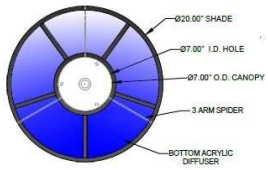

SPECIFICATIONS

PD-6667-145-01-720SN	Pendant
Model Number	Type
Chambers	
Name	Project
	QTY

Describe Special Modifications

Warranty: 1-Year Limited Warranty,
Complete warranty terms located at: www.litetopslampshades.com

CATALOG NUMBER
Example: PD-6667-145-01-720SN-LEDMOD3000K-120V

Hardware Style Code	Fabric/Material/Color Options	Series Code	Finish Options	Lamping	Voltage	Other Size Options
PD-6667	115-01 White Linen 115-05 Off White Linen 115-62 Black Linen 115-73 Gray Butcher Linen 115-96 Red Linen 124-70 Teal Pongee Silk 136-50 Platinum Silkscreen 142-01 Global White 143-26 Geneva Linen Ash 145-01 White Aberdeen 145-09 Cream Aberdeen 174-21 Tan Silk Shantung 174-25 Chocolate Silk Shantung More options at www.litetopslampshades.com	720	APW - Aged Pewter GWH- Gloss White MBK - Matte Black OB- Oil Rubbed Bronze SN - Satin Nickel	E26X3 - 3 Medium Based GU24X3 - 3GU24 CFL LEDMOD2700K - LED Module, 2700K, 2600 LM Per Board LEDMOD3000K - LED Module, 3000K, 2680 LM Per Board LEDMOD3500K - LED Module, 3500K, 2720 LM Per Board LEDMOD4000K - LED Module, 4000K, 2820 LM Per Board	120V 120V 277V 277V