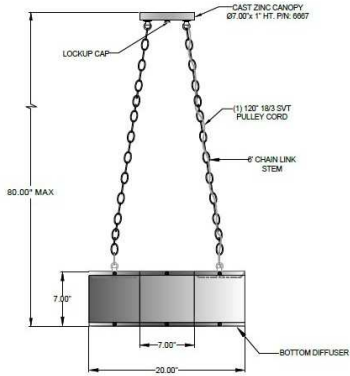

1233 W St. Georges Ave., Linden, NJ 07036 * 908-925-7500* 908-925-9240

SPECIFICATIONS

PD-6667-145-01-720SN	Pendant
Model Number	Type
Chambers	
Name	Project
	QTY

Describe Special Modifications

Warranty: 1-Year Limited Warranty,
Complete warranty terms located at: www.litetopslampshades.com

CATALOG NUMBER
Example: PD-6667-145-01-720SN-LEDMOD3000K-120V

Hardware Style Code	Fabric/Material/Color Options	Series Code	Finish Options	Lamping	Voltage	Other Size Options
PD-6667	115-01 White Linen 115-05 Off White Linen 115-62 Black Linen 115-73 Gray Butcher Linen 115-96 Red Linen 124-70 Teal Pongee Silk 136-50 Platinum Silkscreen 142-01 Global White 143-26 Geneva Linen Ash 145-01 White Aberdeen 145-09 Cream Aberdeen 174-21 Tan Silk Shantung 174-25 Chocolate Silk Shantung More options at www.litetopslampshades.com	720	APW - Aged Pewter GWH - Gloss White MBK - Matte Black OB - Oil Rubbed Bronze SN - Satin Nickel	E26X3 - 3 Medium Based GU24X3 - 3GU24 CFL LEDMOD2700K - LED Module, 2700K, 2600 LM Per Board LEDMOD3000K - LED Module, 3000K, 2680 LM Per Board LEDMOD3500K - LED Module, 3500K, 2720 LM Per Board LEDMOD4000K - LED Module, 4000K, 2820 LM Per Board	120V 120V 277V 277V	